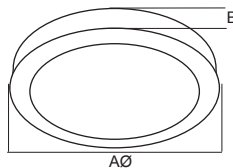

Dimensions (mm)

Model	A Ø	B*
6w	115	28
12w	160	28
18w	210	28
24w	280	28

Ordering information

Model	Power	CCT	Lumens
AL682312	6w	3K/4K/65K	420/438/420
AL682313	12w	3K/4K/65K	840/876/840
AL682314	18w	3K/4K/65K	1260/1314/1260
AL682315	24w	3K/4K/65K	1680/1752/1680