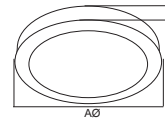

Round Surface	A Ø	B
6w	121	35
12w	172	35
18w	222	35
24w	290	35