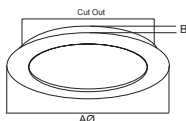

Dimensions (mm)

Round Recess	A Ø	B	(cut out)
6w	121	26	95-110
9w	142	26	115-130
12w	172	28	140-160
18w	222	29	185-212
24w	290	29.4	275-284