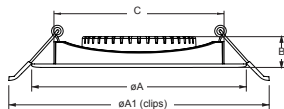

Dimensions (mm)

Model	Without Clips			With Clips				
	A	B	C (cut out)	Model	A1	A	B	C (cut out)
2w	75x75	15	65	2w	96	75x75	15	65
4w	90x90	15	75	4w	110	90x90	15	75
5w	90x90	15	75	5w	110	90x90	15	75
7w	114x114	17	100	7w	134	114x114	17	100

Ordering information

Item	Power	CCT	Lumens	Item	Power	CCT	Lumens
AL682216	2w	3000K	240	AL682224	5w	3000K	560
AL682217	2w	4000K	240	AL682225	5w	4000K	560
AL682218	2w	5000K	240	AL682226	5w	5000K	560
AL682219	2w	6500K	240	AL682227	5w	6500K	560
AL682220	4w	3000K	400	AL682228	7w	3000K	800
AL682221	4w	4000K	400	AL682229	7w	4000K	800
AL682222	4w	5000K	400	AL682230	7w	5000K	800
AL682223	4w	6500K	400	AL682231	7w	6500K	800

Notes

- Lumen tolerance = ± 10%
- Power tolerance:
  - 2w = 10%
  - 4w = 15%
  - 5w = 14%
  - 7w = 10%
- Measurement tolerance: ±3mm
- White Clips
- Cable: 2x 0.75mm²
- Recommended use: No more than 8 hours / day
  To avoid product damage or voided warranty
  Indoor use only

Packing information

Model	CBM (Master)	Pieces per master	Box Dimensions (cm)
2w Square	0.0188	50	54 x 19.5 x 17.9
4w Square	0.0252	50	62 x 19.5 x 20.9
5w Square	0.0252	50	62 x 19.5 x 20.9
7w Square	0.0337	50	74.5 x 17.5 x 25.9