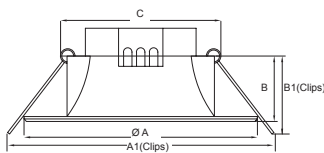

Dimensions (mm)

Model	Without Clips			With Clips				
	A	B	C (cut out)	Model	A1	A	B1	C (cut out)
3w	75	30	65	3w	99	75	42	65
5w	90	30	75	5w	115	90	38	75
7w	90	42	75	7w	115	90	38	65
12w	114	50	100	12w	115	114	38	100

Ordering information

Item	Power	CCT	Lumens	Item	Power	CCT	Lumens
AL582236	3w	3000K	240	AL582221	7w	3000K	560
AL582237	3w	4000K	240	AL582222	7w	4000K	560
AL582238	3w	5000K	240	AL582224	7w	5000K	560
AL582239	3w	6500K	240	AL582223	7w	6500K	560
AL582218	5w	3000K	400	AL582240	12w	3000K	1000
AL582219	5w	4000K	400	AL582241	12w	4000K	1000
AL582227	5w	5000K	400	AL582242	12w	5000K	1000
AL582220	5w	6500K	400	AL582243	12w	6500K	1000

Dimmable

Item	Power	CCT	Lumens	Item	Power	CCT	Lumens
AL582221D	7w	3000K	560	AL582240D	12w	3000K	960
AL582222D	7w	4000K	560	AL582241D	12w	4000K	960
AL582224D	7w	5000K	560	AL582242D	12w	5000K	960
AL582223D	7w	6500K	560	AL582243D	12w	6500K	960

Notes

- Measurement tolerance: ±3mm
- Blue Clips
- Cable: 2x 0.75mm²
- Beam:
  3w 5w = 50°
  7w = 55°
  12w = 70°
- ± 7% power and lumen tolerance
- Recommended use: No more than 8 hours / day
  To avoid product damage or voided warranty
- Indoor use only

Packing information

Model	CBM (Master)	Pieces per master	Box Dimensions (cm)
3w Round	0.0217	50	49.5 x 24.5 x 17.9
5w Round	0.0259	50	54 x 23 x 20.9
7w Round	0.0327	50	54 x 29 x 20.9
12w Round	0.0549	50	62 x 34 x 25.9