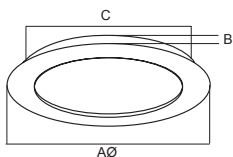

Dimensions (mm)