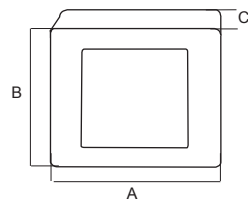

Dimensions (mm)

Model	A	B	C
6w	115	115	28
12w	160	160	28
18w	210	210	28
24w	280	280	28

Ordering information

Model	Power	CCT	Lumens
AL682316	6w	3K/4K/65K	420/438/420
AL682317	12w	3K/4K/65K	840/876/840
AL682318	18w	3K/4K/65K	1260/1314/1260
AL682319	24w	3K/4K/65K	1680/1752/1680