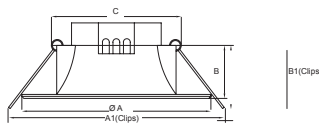

Dimensions (mm)

Model	Without Clips			With Clips			
	A	B	C (cut out)	Model	A1	B1	C (cut out)
3w	75x75	30	65	3w	99	75x75	42 65
5w	90x90	30	75	5w	115	90x90	38 75
7w	90x90	42	75	7w	115	90x90	51 65
12w	114x114	50	100	12w	140	114x114	59 100

Ordering information

100 lxw, PF > 0.50, THD 120%

Item	Power	CCT	Lumens	Item	Power	CCT	Lumens
AL582666	3w	3000K	300	AL582674	7w	3000K	700
AL582667	3w	4000K	300	AL582675	7w	4000K	700
AL582668	3w	5000K	300	AL582676	7w	5000K	700
AL582669	3w	6500K	300	AL582677	7w	6500K	700
AL582670	5w	3000K	500	AL582678	12w	3000K	1200
AL582671	5w	4000K	500	AL582679	12w	4000K	1200
AL582672	5w	5000K	500	AL582680	12w	5000K	1200
AL582673	5w	6500K	500	AL582681	12w	6500K	1200

90 lxw, PF > 0.90, THD <20%

Item	Power	CCT	Lumens	Item	Power	CCT	Lumens
AL682666	3w	3000K	270	AL682674	7w	3000K	630
AL682667	3w	4000K	270	AL682675	7w	4000K	630
AL682668	3w	5000K	270	AL682676	7w	5000K	630
AL682669	3w	6500K	270	AL682677	7w	6500K	630
AL682670	5w	3000K	450	AL682678	12w	3000K	1080
AL682671	5w	4000K	450	AL682679	12w	4000K	1080
AL682672	5w	5000K	450	AL682680	12w	5000K	1080
AL682673	5w	6500K	450	AL682681	12w	6500K	1080

Notes

- Measurement tolerance: ±3mm
- Blue Clips
- Cable: 2x 0.75mm²
- Beam: 3w 5w = 50°
  7w = 55°
  12w = 70°
- ± 7% power and lumen tolerance
- Recommended use: No more than 8 hours / day
  To avoid product damage or voided warranty
- Indoor use only

Packing information

Model	CBM (Master)	Pieces per master	Box Dimensions (cm)
3w Square	0.0236	50	54 x 24.5 x 17.9
5w Square	0.0298	50	62 x 23 x 20.9
7w Square	0.0375	50	62 x 29 x 20.9
12w Square	0.0656	50	74.5 x 34 x 25.9