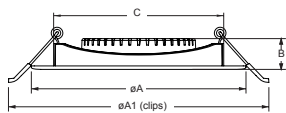

Dimensions (mm)

Model	Without Clips			With Clips				
	A	B	C (cut out)	Model	A1	A	B	C (cut out)
2w	75	15	65	2w	96	75	15	65
4w	90	15	75	4w	110	90	15	75
5w	90	15	75	5w	110	90	15	75
7w	114	17	100	7w	134	114	17	100

Ordering information

Item	Power	CCT	Lumens	Item	Power	CCT	Lumens
AL682200	2w	3000K	240	AL682208	5w	3000K	560
AL682201	2w	4000K	240	AL682209	5w	4000K	560
AL682202	2w	5000K	240	AL682210	5w	5000K	560
AL682203	2w	6500K	240	AL682211	5w	6500K	560
AL682204	4w	3000K	400	AL682212	7w	3000K	800
AL682205	4w	4000K	400	AL682213	7w	4000K	800
AL682206	4w	5000K	400	AL682214	7w	5000K	800
AL682207	4w	6500K	400	AL682215	7w	6500K	800

Notes

- Lumen tolerance = ± 10%
- Power tolerance:
  - 2w = 10%
  - 4w = 15%
  - 5w = 14%
  - 7w = 10%
- Measurement tolerance: ±3mm
- White Clips
- Cable: 2x 0.75mm²
- Recommended use: No more than 8 hours / day
  To avoid product damage or voided warranty
  Indoor use only

Packing information

Model	CBM (Master)	Pieces per master	Box Dimensions (cm)
2w Round	0.0172	50	49.5 x 19.5 x 17.9
4w Round	0.0220	50	54 x 19.5 x 20.9
5w Round	0.0174	50	54 x 19.5 x 17.9
7w Round	0.0281	50	62 x 17.5 x 25.9