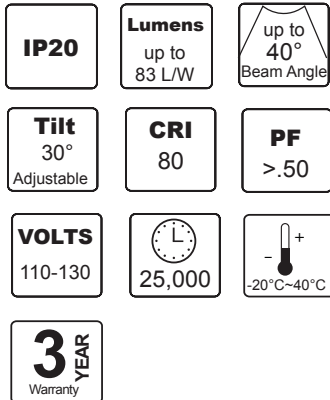

Luce™ Series can be used in the most demanding applications. This specification grade low-profile adjustable LED downlight delivers high performance for ultra-shallow ceiling plenum installations while maintaining a beautiful architectural ceiling appearance.

Luce™ Series complete adjustability allows for lockable hot aiming with 0°- 30° tilt eliminating dead spots, making Luce™ Series a favorite among designers and architects. With Visual cutoff provides superb glare reduction. Luce™ Series is available in Round or Square.

Luce™ Series offer a quality alternative to meet reliability and performance specifications on budget-sensitive residential or commercial projects. At the entry-level, Luce™ Series offer excellent value All-in-one unit, and is ready to install right out of box.

For new construction, renovation or energy retrofits, commercial or residential, Luce™ Series providing state of the art lighting performance and visual comfort.

Dimensions (mm)

Model	Without Clips			With Clips				
	A	B	C (cut out)	Model	A1	A	B1	C (cut out)
3w	75	30	65	3w	99	75	42	65
5w	90	30	75	5w	115	90	38	75
7w	90	42	75	7w	115	90	38	65
12w	114	50	100	12w	115	114	38	100

Ordering information

Item	Power	CCT	Lumens	Item	Power	CCT	Lumens
AL582236	3w	3000K	240	AL582221	7w	3000K	560
AL582237	3w	4000K	240	AL582222	7w	4000K	560
AL582238	3w	5000K	240	AL582224	7w	5000K	560
AL582239	3w	6500K	240	AL582223	7w	6500K	560
AL582218	5w	3000K	400	AL582240	12w	3000K	1000
AL582219	5w	4000K	400	AL582241	12w	4000K	1000
AL582227	5w	5000K	400	AL582242	12w	5000K	1000
AL582220	5w	6500K	400	AL582243	12w	6500K	1000

Dimmable

Item	Power	CCT	Lumens	Item	Power	CCT	Lumens
AL582221D	7w	3000K	560	AL582240D	12w	3000K	960
AL582222D	7w	4000K	560	AL582241D	12w	4000K	960
AL582224D	7w	5000K	560	AL582242D	12w	5000K	960
AL582223D	7w	6500K	560	AL582243D	12w	6500K	960

Notes

- Measurement tolerance: ±3mm
- Blue Clips
- Cable: 2x 0.75mm²
- Beam:
  3w 5w = 50°
  7w = 55°
  12w = 70°
- ± 7% power and lumen tolerance
- Recommended use: No more than 8 hours / day
  To avoid product damage or voided warranty
- Indoor use only

Packing information

Model	CBM (Master)	Pieces per master	Box Dimensions (cm)
3w Round	0.0217	50	49.5 x 24.5 x 17.9
5w Round	0.0259	50	54 x 23 x 20.9
7w Round	0.0327	50	54 x 29 x 20.9
12w Round	0.0549	50	62 x 34 x 25.9