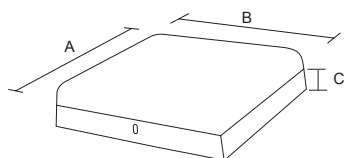

Dimensions (mm)

Model	A	B	C
18w	120	120	44
24w	170	170	44

Ordering information

Item	Power	Selectable		Item	Power	Selectable	
		CCT	Lumens			CCT	Lumens
AL582766S	18w	3000K	1440	AL582788S	18w	3000K	1440
	18w	4000K	1440		18w	4000K	1440
	18w	6500K	1440		18w	5000K	1440
AL582769S	24w	3000K	1920	AL582789S	24w	3000K	1920
	24w	4000K	1920		24w	4000K	1920
	24w	6500K	1920		24w	5000K	1920

Notes

- Lumen and power 10% tolerance
- 2 year warranty against defects of material and workmanship.
- 15,000 hours based on recommended use: 8 hours / day to avoid product damage or voided warranty. Indoor use only.

Packing information

Model	CBM (Master)	Pieces per master	Box Dimensions (cm)
18w Square Surface	0.0548	60	49 x 40 x 28
24w Square Surface	0.0698	40	49 x 38 x 37.5