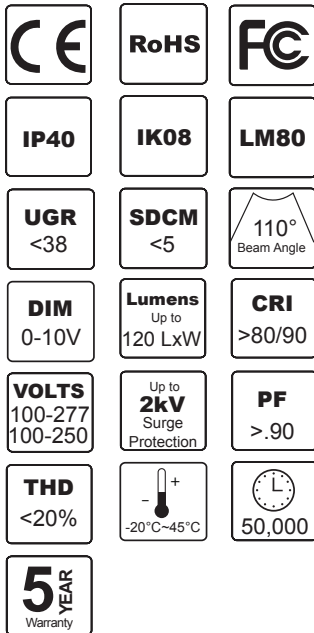

DXF Pro™ Series

10w/15w/20w/25w/30w/40w

The DXF Pro™ Series is a Professional Grade LED recessed downlight with cutting edge led technology that offers high performance with an architectural ceiling appearance. Designed for optimal life and lumen maintenance, DXF Pro™ Series is the perfect balance of performance and budget.

The DXF Pro™ Series innovative design allows the LED to be positioned closer to the aperture for maximum light output and efficiency, creating more uniform light with fewer downlights. DXF Pro™ Series optic system offers a comfortable, soothing light, achieving uncompromising illumination with 110° beam angle.

The optic chamber, as a fully enclosed modular system, has aluminum fins to ensure maximum heat dissipation. The power supply is integrated with the optic chamber for safety and reliability. Lifud UL 0-10V 120-277v Dimming Driver flicker free with 2KV surge protection (20w-40w).

DXF Pro™ Series is the ideal specification-grade commercial downlighting. It delivers exceptional visual comfort and optical control, extraordinary mechanical precision, installation efficiency and future proofing.

Dimensions (mm)

Model	Ø	A	(Cut Out)
10w	100	30.2	78
15w	110	30.2	88
20w	135	30.2	108
25w/30w	175	30.2	148
40w	225	30.2	198

Ordering information

Item	Power	Size	CCT	Lumens	Item	Power	Size	CCT	Lumens	Options
AL582700	10w	3"	3000K	1080	AL582712	25w	6"	3000K	2700	C9 CRI 90 E ER Driver
AL582701	10w	3"	4000K	1200	AL582713	25w	6"	4000K	3000	
AL582702	10w	3"	5000K	1200	AL582714	25w	6"	5000K	3000	
AL582703	10w	3"	6500K	1150	AL582715	25w	6"	6500K	2850	
AL582704	15w	3.5"	3000K	1620	AL582716	30w	6"	3000K	3240	
AL582705	15w	3.5"	4000K	1800	AL582717	30w	6"	4000K	3600	
AL582706	15w	3.5"	5000K	1800	AL582718	30w	6"	5000K	3600	
AL582707	15w	3.5"	6500K	1725	AL582719	30w	6"	6500K	3450	
AL582708	20w	4"	3000K	2160	AL582720	40w	8"	3000K	4320	
AL582709	20w	4"	4000K	2400	AL582721	40w	8"	4000K	4800	
AL582710	20w	4"	5000K	2400	AL582722	40w	8"	5000K	4800	
AL582711	20w	4"	6500K	2300	AL582723	40w	8"	6500K	4600	

Notes

- LXW:
  - 3K = 108 lxw
  - 4K/5K = 120 lxw
  - 65K=115 lxw
- Lumen output: ± 7% tolerance range
- UGR: 15w-40w = <35
- Recommended use: No more than 12 hrs/day. To avoid product damage or voided warranty. Indoor use only. Keep good ventilation, cannot be used in small space without any heat dissipation measure. Humidity≤80%
- Drivers 0-10v:
  - 20-40w = Lifud Brand
  - Class P / UL Class2
  - Conforms to the latest DLC5.0 standards
  - Safety Std: UL8750, AS/NZS 61347-1: 2016
  - RoHS 2.0 (EU) 2015 / 863
  - FCC Part 15B
  - 2KV Surge protection
  - 10-15w = AML
  - 1KV Surge protection
  - UL Safety Std UL8750
  - Emergency Driver (0-10V) 4w = #AL585005

Packing information

Model	CBM (Master)	Pieces per master	Box Dimensions (CM)	Gross weight (KGS)
10w 15w	0.0158	42	66 x 52 x 46	17.0 /17.5
20w / 25w / 30w	0.0152	36	66 x 48 x 48	21.9
40w	0.0146	28	53 x 52 x 53	21.0