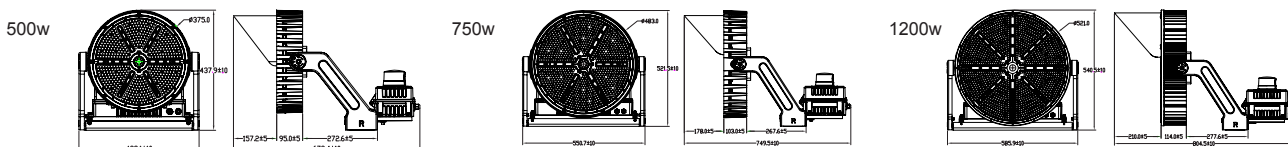

While there are a few sports lighting fixtures that combine white and colored light, Americanlite® SPX Pro™ Series innovative technology is one of the most advanced versions, sold at a price that allows stadiums to equip every single fixture with this technology. The lighting possibilities for halftime shows and sold-out mega concerts are endless, as any experienced stage lighting professional can create an ambitious, one-of-a-kind light show with rapid speed and ease, while matching the exact mood required for the performance on the field. Our RGBW entertainment technology helps create an experience players and fans will remember forever, whether at major stadiums and arenas or small hometown fields.

Whether it's player introductions, halftime shows, big plays, or post-game celebrations, Americanlite® SPX Pro™ Series entertainment technology provides the ideal solution to help create an unforgettable stadium experience.

Dimensions (mm)

Ordering information

RGB

Model	Power	R / G / B / RGB	Beam	Model	Power	R / G / B / RGB	Beam	Options
AL774530	500w	3437/22431/1866/26628	20°	AL774535	750w	5675/34376/3021/44002	20°	S Slipfitter
AL774531	500w	3437/22431/1866/26628	30°	AL774536	750w	5675/34376/3021/44002	30°	S2 20kV SPD
AL774532	500w	3437/22431/1866/26628	40°	AL774537	750w	5675/34376/3021/44002	40°	NV No visor
AL774533	500w	3437/22431/1866/26628	60°	AL774538	750w	5675/34376/3021/44002	60°	
AL774534	500w	3437/22431/1866/26628	80°	AL774539	750w	5675/34376/3021/44002	80°	

RGBW

Model	Power	R / G / B / W / RGBW	Beam	CCT	Options
AL774540	1200w	7287/45256/3631/42483/92063	20°	Blank 5000K	S Slipfitter
AL774541	1200w	7287/45256/3631/42483/92063	30°	7 5700K	S2 20kV SPD
AL774542	1200w	7287/45256/3631/42483/92063	40°		NV No visor

Notes

- Lumen & Power tolerance up to ± 10%
- LED Chips Brand:
  RGB = Osram 3030
  500w RGB = 504 pcs
  750w RGB = 819 pcs
  RGBW = Osram (white = Bridgelux 3030)
  1200w = 1120 pcs
  White = Bridgelux 3030 = CRI70
- EPA:
  500w = 2.3 ft²
  750w = 3.0 ft²
  1200w = 3.4 ft²
- Beam:
  20° = 4H4V
  30° = 4H4V
  40° = 5H5V
  60° = 6H6V
  80° = 6H6V
- Driver Brand: HBE
- Driver Surge Protection:
  L/N-PE:6kV,L-N:4kV
- 120,000 Hours @ ≤70° TC
- SPD part numbers:
  10KV 100-277V: ZYS-P10A
  20KV 100-277V: ZYS-P20A
- Aluminum Body = >2.4mm thickness
- PC Lens = >2mm thickness
- Paint thickness: 60-120µm
- Salt Chamber test:144 Hours

Packing information

Model	Pieces per master	Box Dimensions (cm)	CBM (Master)	Gross Weight (KG)
500w	1	56 x 52 x 52	0.1514	14.9
750w	1	63.5 x 61.5 x 59.5	0.2232	26.2
1200w	1	68 x 63.3 x 62	0.2668	30.9