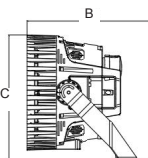

Dimensions (mm)

	A	B	C
400w-600w	410	403	410
750w	540	457	494
1000w/1200w	603	531	572

Ordering information

Model	Power	Lumens	Beam	Model	Power	Lumens	Beam
AL675400	400w	64,000	30°	AL675415	750w	120,000	20°
AL675401	400w	64,000	40°	AL675416	750w	120,000	30°
AL675402	400w	64,000	60°	AL675417	750w	120,000	40°
AL675403	400w	64,000	80°	AL675418	750w	120,000	60°
AL675404	400w	64,000	120°	AL675419	1000w	140,000	12°
AL675405	500w	80,000	30°	AL675420	1000w	140,000	15°
AL675406	500w	80,000	40°	AL675421	1000w	160,000	20°
AL675407	500w	80,000	60°	AL675422	1000w	160,000	30°
AL675408	500w	80,000	80°	AL675423	1000w	160,000	40°
AL675409	500w	80,000	120°	AL675424	1000w	160,000	60°
AL675410	600w	96,000	30°	AL675425	1200w	168,000	12°
AL675411	600w	96,000	40°	AL675426	1200w	168,000	15°
AL675412	600w	96,000	60°	AL675427	1200w	192,000	20°
AL675413	600w	96,000	80°	AL675428	1200w	192,000	30°
AL675414	600w	96,000	120°	AL675429	1200w	192,000	40°
				AL675430	1200w	192,000	60°

CCT	Options
Blank	5700K
5	5000K
4	4000K
3	3000K
8	CRI >80
S	Slipfitter
S2	20kV SPD
7	7 Pin Photobase
48	200-480V
NV	No visor
SM	Smart Sytem

Accessory
AL575267 Laser

Notes

- Lumens based on: 4K-57K @ CRI 70
- Lumen & Power tolerance up to ± 10%
- Beam Angles: 400w = 30° / 40° / 60° / 80° / 120°
  500w = 30° / 40° / 60° / 80° / 120°
  600w = 30° / 40° / 60° / 80° / 120°
  750w = 20° / 30° / 40° / 60°
  1000w = 12° / 15° / 20° / 30° / 40° / 60°
  1200w = 12° / 15° / 20° / 30° / 40° / 60°
- Seoul Chip:
  - Lumens @ CRI >70
    3K 150 lxw
    4K-57K 160lxw
  - Lumens @ CRI >80
    3K 136 lxw
    4K-57K 150 lxw
  - 15°:
    Lumens @ CRI >70
    3K 140 lxw
    4K-57K 150lxw
  - Lumens @ CRI >80
    3K 130 lxw
    4K-57K 140lxw
- Osram Chip:
  - Lumens @ CRI >70
    3K 130 lxw
    4K-57K 140lxw
  - Lumens @ CRI >80
    3K 120 lxw
    4K-57K 130lxw
- LED Chips Brand:
  - Seoul 3030
    400w = 420 pcs
    500w = 504 pcs
    600w = 504 pcs
    750w = 840 pcs
    1000w = 1008 pcs
    1200w = 1232 pcs
  - 15°:
    1000w = 448 pcs
    1200w = 512 pcs
  - Osram Chip 12°:
    1000w = 448 pcs
    1200w = 512 pcs
- Driver Brand: uPowerTek
  - Driver Surge Protection: L/N-PE: 10kV, L-N:6kV
  - 120,000 Hours @ ≤75° TC
  - Adjustable angle: vertical: 110°, horizontal 360°
  - 120-277V: 1000w = No DLC
  - 277-480V: 400w/1000w/1200w = No DLC
- BUG:
  - 400w-600w = B5-U0-G2
  - 750w = B5-U0-G3
  - 1000w/1200w = B5-U0-G5
- EPA:
  - 400w-600w = 1.6ft²
  - 750w = 2.5ft²
  - 1000w/1200w = 3.1ft²
- SPD part numbers:
  - 10KV 100-277V: ZYS-P10A
  - 10KV 277-480V: ZYS-P10H
  - 20KV 100-27V: ZYS-P20A
  - 20KV 277-180V: ZYS-P20H

Packing information

Model	Pieces per master	Box Dimensions (cm)	CBM (Master)	Gross Weight (KG)
400w-600w	1	48 x 47 x 47	0.1060	16.5
750w	1	60 x 57 x 51.5	0.1761	26.5
1000w/1200w	1	67 x 65.5 x 59	0.2589	36.1/37.1

Packing information with different Bracket, box dimension will vary