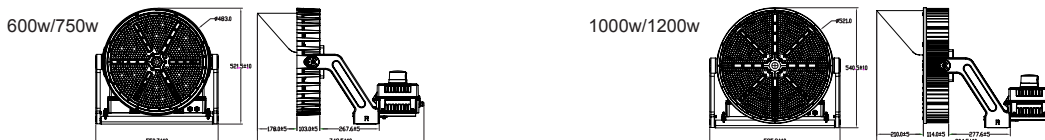

Dimensions (mm)

Ordering information

RGB

Model	Power	R / G / B / RGB	Beam	Model	Power	R / G / B / RGB	Beam	Options
AL774500	600w	4000/28000/2400/34400	20°	AL774505	750w	5000/35000/3000/43000	20°	S Slipfitter
AL774501	600w	4000/28000/2400/34400	30°	AL774506	750w	5000/35000/3000/43000	30°	S2 20kV SPD
AL774502	600w	4000/28000/2400/34400	40°	AL774507	750w	5000/35000/3000/43000	40°	48 277-480V
AL774503	600w	4000/28000/2400/34400	60°	AL774508	750w	5000/35000/3000/43000	60°	NV No visor
AL774504	600w	4000/28000/2400/34400	80°	AL774509	750w	5000/35000/3000/43000	80°	

RGBW

Model	Power	R / G / B / W / RGBW	Beam	Model	Power	R / G / B / W / RGBW	Beam	CCT	Options
AL774510	600w	3000/21000/1800/19500/45300	20°	AL774520	1000w	5000/35000/3000/32500/75500	20°	Blank	S Slipfitter
AL774511	600w	3000/21000/1800/19500/45300	30°	AL774521	1000w	5000/35000/3000/32500/75500	30°	7 5000K	S2 20kV SPD
AL774512	600w	3000/21000/1800/19500/45300	40°	AL774522	1000w	5000/35000/3000/32500/75500	40°		48 277-480V
AL774513	600w	3000/21000/1800/19500/45300	60°	AL774523	1000w	5000/35000/3000/32500/75500	60°		NV No visor
AL774514	600w	3000/21000/1800/19500/45300	80°	AL774524	1000w	5000/35000/3000/32500/75500	80°		
AL774515	750w	3750/26250/2250/24375/56625	20°	AL774525	1200w	6000/42000/4500/39000/91500	20°		
AL774516	750w	3750/26250/2250/24375/56625	30°	AL774526	1200w	6000/42000/4500/39000/91500	30°		
AL774517	750w	3750/26250/2250/24375/56625	40°	AL774527	1200w	6000/42000/4500/39000/91500	40°		
AL774518	750w	3750/26250/2250/24375/56625	60°	AL774528	1200w	6000/42000/4500/39000/91500	60°		
AL774519	750w	3750/26250/2250/24375/56625	80°	AL774529	1200w	6000/42000/4500/39000/91500	80°		

Notes

- Lumen & Power tolerance up to ± 10%
- LED Chips Brand: RGB = Osram 3030 600w RGB = 630 pcs 750w RGB = 810 pcs RGBW = Osram (white = Bridgelux 3030) 600w = 720 pcs 750w = 816 pcs 1000w = 1024 pcs 1200w = 1152 pcs White = Bridgelux 3030 = CRI70
- EPA: 600w/750w = 3.0 ft² 1000w/1200w = 3.4 ft²
- Beam: 20° = 4H4V 30° = 4H4V 40° = 5H5V 60° = 6H6V 80° = 6H6V
- UL: RGB 750w (120-277V / 277-480V) RGBW 1200w (120-277V)
- NO UL: RGB 600w (120-277V / 277-480V) RGBW 600w (120-277V / 277-480V) RGBW 750w (120-277V / 277-480V) RGBW 1000w (120-277V / 277-480V) RGBW 1200w (277-480V)
- Driver Brand: Inventronics
- Driver Surge Protection: L/N-PE: 10kV, L-N:6kV
- 120,000 Hours @ ≤70° TC
- SPD part numbers: 10kV 100-277V: ZYS-P10A 10kV 277-480V: ZYS-P10H 20kV 100-277V: ZYS-P20A 20kV 277-480V: ZYS-P20H
- *1200w RGBW = Not available in 277-480V
- Aluminum Body = >2.4mm thickness
- PC Lens = >2mm thickness
- Paint thickness: 60-120µm
- Salt Chamber test: 144 Hours

Packing information

Model	Pieces per master	Box Dimensions (cm)	CBM (Master)	Gross Weight (KG)
600w/750w	1	63.5 x 61.5 x 59.5	0.2323	26.2/27.2
1000/1200w	1	68 x 63.3 x 62	0.2668	30.9