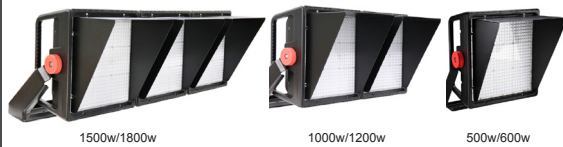

SQX7™ Series

500w / 700w / 1000w
1200w / 1500w / 1800w

Sports lighting is an important feature of any game whether it is professional, semi-professional, municipal, collegiate, or high school. Lighting can not only enhance the spectator's experience at a game and home but also improve how the players perform.

The LED SQX7™ Series offers a computer-designed optics making it the right choice for any sports venues; also ideal for recreational centers, transport facilities, facades, monuments, sea ports and much more.

A die-casting aluminum ADC12 body and driver case, for resistance, endurance, and heat dissipation; mounting bracket made of die-casting aluminum ADC12 and premium grade steel (SPCC), all screws and nuts are Stainless Steel. Custom-engineered PC optics direct light precisely where needed while minimizing glare. Powerful Bridgelux® 3030 LEDs, combined with UL state of the art uPowerTek® driver with built in surge protection (L/N-PE: 10kV, L-N: 6kV) and 20kV SPD, makes of the LED SQX7™ Series the ideal solution for professional caliber outdoor sports lighting.

Unlike legacy bulb-based systems, LED SQX7™ Series contains no parts to wear out so you can be sure your lighting is maintenance - free for thousands of hours. LED SQX7™ Series is weatherproof and can handle the elements yet generate more light than any HID light in sports.

Designed for sports and multifunctional lighting applications, LED SQX7™ Series offers an outstanding performance, maintenance-free, professional lighting with a great return on investment.