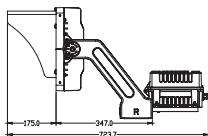

Dimensions (mm)

With Visor