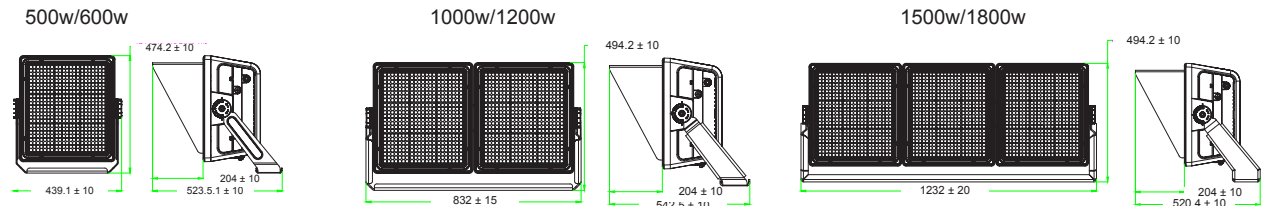

Dimensions (mm)

Ordering information

Model	Power	Lumens	Beam Angle	Model	Power	Lumens	Beam Angle	CCT	Options		
AL675450	500w	80,000	15°	AL675462	1200w	180,000	15°	Blank	5700K	8	CRI >80
AL675451	500w	80,000	30°	AL675463	1200w	180,000	30°	5	5000K	7	7 Pin Photobase
AL675452	500w	80,000	40°	AL675464	1200w	180,000	40°	4	4000K	NV	No Visor
AL675453	500w	80,000	60°	AL675465	1200w	180,000	60°			48	220-480V
AL675454	600w	90,000	15°	AL675466	1500w	240,000	15°	Accessory			
AL675455	600w	90,000	30°	AL675467	1500w	240,000	30°	AL575267 Laser			
AL675456	600w	90,000	40°	AL675468	1500w	240,000	40°				
AL675457	600w	90,000	60°	AL675469	1500w	240,000	60°				
AL675458	1000w	160,000	15°	AL675470	1800w	270,000	15°				
AL675459	1000w	160,000	30°	AL675471	1800w	270,000	30°				
AL675460	1000w	160,000	40°	AL675472	1800w	270,000	40°				
AL675461	1000w	160,000	60°	AL675473	1800w	270,000	60°				

Notes

- Lumens based on 5700K
- Lumen & Power tolerance up to ± 10%
- Lumens:
  500w/1000w/1500w = 160 lxw
  600w/1200w/1800w = 150 lxw
- Lumens based on CRI>70 for CRI>80 =8% lower
- LED Chips Brand: Bridgelux 3030
  500w/600w = 720 pcs
  1000w/1200w = 1440 pcs
  1500w/1800w = 2160 pcs
- Driver: uPowerTek
- Driver Surge Protection: L/N-PE: 10kV, L-N:6kV
- Power cable: UL certified, SJOW, Black outer skin (Φ8.8±0.3MM), Black/White/Green inner skin, wire core 3×1.308MM2 (16AWG), 105°C, 300V, L=1.2M
- 130,000 hours, <75°C
- EPA:
  500w/600w = 2.3ft²
  1000w/1200w = 4.6ft²
  1500w/1800w = 6.9ft²
- SPD part numbers:
  10KV 100-277V: ZYS-P10A
  10KV 277-480V: ZYS-P10H
  10KV 100-27V: ZYS-P20A
  20KV 277-180V: ZYS-P20H

Packing information

Model	Pieces per master	Box Dimensions (cm)	CBM (Master)	Gross Weight (KG)
500w/600w	1	55 x 49 x 40	0.1078	21.29
1000w/1200w	1	90 x 57 x 40	0.2052	40.6
1500w/1800w	1	121 x 58 x 40	0.2807	56.9