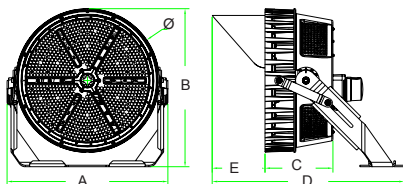

Dimensions (mm)

	Ø	A	B	C	D	E
400w/500w	375	410	410	236	403	157.2
600w/750w	483	542	533	229	647	178
1000w/1200w	521	579	571	246	711	210

Ordering information

Model	Power	Lumens	Beam	Model	Power	Lumens	Beam	Model	Power	Lumens	Beam	CCT	Options
AL575220	400w	59,200	30°	AL575228	600w	87,000	20°	AL575264	1000w	145,000	12°	Blank	5700K 8 CRI >80
AL575221	400w	59,200	40°	AL575229	600w	87,000	30°	AL575265	1000w	145,000	15°	5	5000K S Slipfitter
AL575244	400w	59,200	60°	AL575230	600w	87,000	40°	AL575236	1000w	145,000	20°	4	4000K S2 20kV SPD
AL575222	400w	59,200	80°	AL575231	600w	87,000	60°	AL575237	1000w	145,000	30°	3	3000K 7 7 Pin Photobase
AL575223	400w	59,200	120°	AL575246	600w	87,000	80°	AL575238	1000w	145,000	40°		48 277-480V
AL575224	500w	72,500	30°	AL575232	750w	108,750	20°	AL575266	1200w	174,000	12°		NV No visor
AL575225	500w	72,500	40°	AL575233	750w	108,750	30°	AL575248	1200w	174,000	15°		
AL575245	500w	72,500	60°	AL575234	750w	108,750	40°	AL575240	1200w	174,000	20°		
AL575226	500w	72,500	80°	AL575235	750w	108,750	60°	AL575241	1200w	174,000	30°		
AL575227	500w	72,500	120°	AL575247	750w	108,750	80°	AL575242	1200w	174,000	40°		
												Accessory	
												AL575267	Laser

Notes

- Lumens based on: 5700K
- Lumen & Power tolerance up to ± 10%
- Beam Angles:
  400w / 500w Model = 30° / 40° / 60° / 80° / 120°
  600w / 750w Model = 20° / 30° / 40° / 60° / 80°
  1000w / 1200w Model = 12° / 15° / 20° / 30° / 40°
- LED Chips Brand:
  Bridgelux 3030
  Osram = 12° & 15°
  400w = 420 pcs
  500w = 504 pcs
  600w = 630pcs
  750w = 840 pcs
  1000w = 1008 pcs
  1200w = 1232 pcs
- Driver Brand: Sosen
- Driver Surge Protection:
  L/N-PE: 10kV, L-N:6kV
- 120,000 Hours @ ≤ 68° TC
- Adjustable angle:
  vertical: 110°, horizontal 360°
- EPA:
  400w/500w = 1.6ft²
  600w/750w = 2.4ft²
  1000w/1200w = 3.1ft²
- SPD part numbers:
  10KV 100-277V: ZYS-P10A
  10KV 277-480V: ZYS-P10H
  20KV 100-27V: ZYS-P20A
  20KV 277-180V: ZYS-P20H

Packing information

Model	Pieces per master	Box Dimensions (cm)	CBM (Master)	Gross Weight (KG)
400w/500w	1	51.5 x 50 x 49.5	0.1274	17
600w/750w	1	60.5 x 60.5 x 54	0.1976	32
1000w/1200w	1	66 x 65 x 56.6	0.2428	37.5

Packing information with different Bracket, box dimension will vary