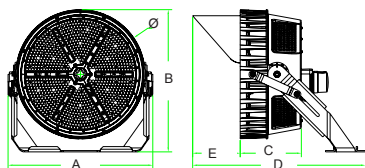

Dimensions (mm)

	Ø	A	B	C	D	E
500w	375	410	410	236	403	157.2
750w	483	542	533	229	647	178
1200w	521	579	571	246	711	210

Ordering information

Model	Power	Lumens	Beam Angle	CCT	Options
AL675200	500w/400w/300w	70000/56000/42000	30°	Blank 5700K 5 5000K 4 4000K 3 3000K	S Slipfitter S2 20kV 7 7 Pin Photobase 48 277-480V N No visor
AL675201	500w/400w/300w	70000/56000/42000	40°		
AL675268	500w/400w/300w	70000/56000/42000	60°		
AL675202	500w/400w/300w	70000/56000/42000	80°		
AL675203	500w/400w/300w	70000/56000/42000	120°	5700K= 140 lxw 5000K= 138 lxw 4000K= 135 lxw 3000K= 130 lxw	
AL675204	750w/600w/450w	105000/84000/63000	20°		
AL675205	750w/600w/450w	105000/84000/63000	30°		
AL675206	750w/600w/450w	105000/84000/63000	40°		
AL675207	750w/600w/450w	105000/84000/63000	60°	Accessory AL575267 Laser	
AL675269	750w/600w/450w	105000/84000/63000	80°		
AL675208	1200w/1000w/800w	168000/140000/112000	20°		
AL675209	1200w/1000w/800w	168000/140000/112000	30°		
AL675210	1200w/1000w/800w	168000/140000/112000	40°		
AL675211	1200w/1000w/800w	168000/140000/112000	60°		

Notes

- Power adjustable switch:
- I = Lowest wattage
- II = Middle wattage
- III = Highest wattage (Default setting)

- Lumen & Power tolerance up to ± 10%
- Driver Surge protection: L/N-PE: 10kV, L-N:6kV
- Adjustable angle: vertical: 110°, horizontal 360°

- EPA:
- 500w = 1.6ft²
- 750w = 2.4ft²
- 1200w = 3.1ft²

- SPD part numbers:
- 10KV 100-277V: ZYS-P10A
- 10KV 277-480V: ZYS-P10H
- 20KV 100-27V: ZYS-P20A
- 20KV 277-180V: ZYS-P20H

- Beam Angles:
- 400w / 500w = 30° / 40° / 60° / 80° / 120°
- 1000w / 1200w = 20° / 30° / 40°

Packing information

Model	Pieces per master	Box Dimensions (cm)	CBM (Master)	Gross Weight (KG)
500w	1	51.5 x 50 x 49.5	0.1274	17
750w	1	65 x 59 x 60.5	0.2320	32
1200w	1	69 x 64 x 59.5	0.2627	37.5

Packing information with different Bracket, box dimension will vary