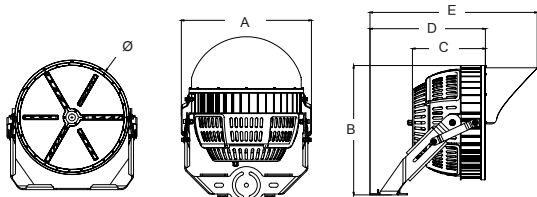

Dimensions (mm)

	Ø	A	B	C	D	E
400w/500w	360	404	417	240	397	559
600w/750w	460	523	521	294	464	673
1000w/1200w	521	577	571	320	482	718

Ordering information

Model	Power	Lumens	Beam Angle	Model	Power	Lumens	Beam Angle
AL575140	400w	54,400	30°	AL575185	750w	102,000	20°
AL575141	400w	54,400	40°	AL575186	750w	102,000	30°
AL575197	400w	54,400	60°	AL575187	750w	102,000	40°
AL575195	400w	54,400	80°	AL575188	750w	102,000	60°
AL575142	400w	54,400	120°	AL575184	750w	102,000	80°
AL575143	500w	80,000	30°	AL575189	1000w	136,000	20°
AL575144	500w	80,000	40°	AL575190	1000w	136,000	30°
AL575198	500w	80,000	60°	AL575191	1000w	136,000	40°
AL575196	500w	80,000	80°	AL575192	1200w	163,200	20°
AL575145	500w	80,000	120°	AL575193	1200w	163,200	30°
AL575146	600w	85,000	20°	AL575194	1200w	163,200	40°
AL575147	600w	85,000	30°				
AL575148	600w	85,000	40°				
AL575149	600w	85,000	60°				
AL575199	600w	85,000	80°				

CCT Options

Blank	Options
5 5000K	S Slipfitter
4 4000K	48 277-480V
	NV No visor

Accessory

AL575267	Laser

Notes

- Lumen Tolerance up to 10%
- Lumens based on 5700K
- Adjustable angle: vertical: 110°, horizontal 360°

- Lens: 20° (3H3V), 30° (4H4V), 40° (5H5V), 60° (5H5V), 80° (6H6V) 120° (7H7V)
- 500w = 130,000 hours @ TC<72°C
- All others = 120,000 hours @ TC<65°C

- Premium DLC: 400w/500w = 30°, 120° 600w/750w = 30°, 40°, 1000w = 40° / 1200w = 20°, 40°

- EPA: 400w/500w = 1.49ft² 600w/750w = 2.5ft² 1000w/1200w = 3.141ft²

- SPD part numbers: 10KV 100-277V: ZYS-P10A 10KV 277-480V: ZYS-P10H 20KV 100-27V: ZYS-P20A 20KV 277-180V: ZYS-P20H

Packing information

Model	Pieces per master	Box Dimensions (cm)	CBM (Master)	Gross Weight (KG)
400w/500w	1	49 x 49 x 48	0.1152	17.1
600w/750w	1	64 x 58 x 57.5	0.2134	32
1000w/1200w	1	69 x 64 x 59.5	0.2625	37.6

Packing information with different Bracket, box dimension will vary