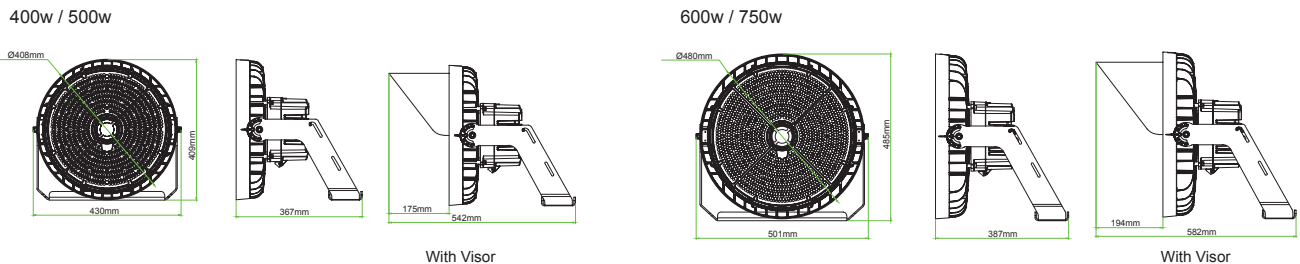

Dimensions (mm)

Ordering information

Model	Power	Lumens	Beam	CCT	Brackets	Options
AL675490	400w/300w/200w	68000/51000/34000	30°/40°/50°/60°	Blank 5700K	Blank Yoke Bracket	S2 20KV SPD
AL675491	500w/400w/300w	85000/68000/51000	30°/40°/50°/60°	5 5000K	U U Shape Bracket	48 200-480V
AL675492	600w/500w/400w	102000/85000/68000	30°/40°/50°/60°	4 4000K	A Round / Square Pole	L Louver
AL675493	750w/600w/500w	127500/102000/85000	30°/40°/50°/60°		D Diving installation Plate	NV No visor

Accessories
AL575267 Laser

Notes

- Lumen & Power tolerance up to ± 10%
- Lumens based on: 40° @ 170 lxw
  30°=150 lxw / 50°=165 lxw / 60°= 155 lxw
- Complies with ICES-005
- cULus Listed (UL1598)
- LED Chips Brand: Lumileds 2835
  400w = 960 pcs
  500w = 1200 pcs
  600w = 1440 pcs
  750w = 1800 pcs
- Driver Brand: Sosen
- Driver Surge Protection: L/N-PE: 6kV, L-N:6kV
- 120,000 Hours @ ≤65° TC
- Adjustable installation angle: vertical: ±80°, horizontal ±30°
- EPA:
  400w / 500w = 1.8ft²
  600w / 750w = 2.5ft²
- SPD part numbers:
  10KV 100-277V: ZYS-P10A
  10KV 277-480V: ZYS-P10H
  20KV 100-27V: ZYS-P20A
  20KV 277-480V: ZYS-P20H

Packing information

Model	Pieces per master	Box Dimensions (cm)	CBM (Master)	Gross Weight (KG)
400w / 500w	1	56.5 x 49 x 37	0.1024	14.04
600w / 750w	1	61 x 57 x 41.7	0.1449	16.22 / 18.22

Packing information with different Bracket, box dimension will vary