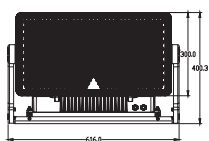

Dimensions (mm)

500w/700w