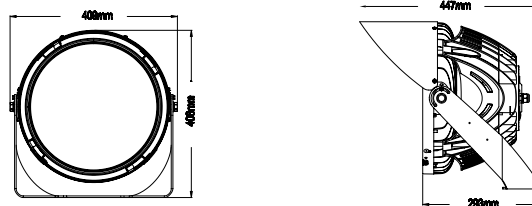

Dimensions (mm)

Ordering information

Model	Power	Lumens	Beam	CCT	Options	Lens Replacement
AL675474	300w/400w/500w	47543/63745/74431	20°	Blank 5700K	NV No Visor	AL675478 Beam 20°
AL675475	300w/400w/500w	44910/62910/73788	30°	6 6500K	48 200-480V	AL675479 Beam 30°
AL675476	300w/400w/500w	47667/63501/75700	45°	5 5000K		AL675480 Beam 45°
AL675477	300w/400w/500w	48143/64136/76457	60°			AL675481 Beam 60°
						Accessory
						AL675482 Laser

Notes

- Lumens based on: 5700K
- Lumen & Power tolerance up to 10%
- Lumen: No Visor = up to 158 lxw / Visor = 140 lxw
- 100,000H (L700B50@25°C)
- 100,000H (L700B50@77°F)
- LED Chips Brand: Lumileds 2835
- Lens thickness: > 2.6mm
- Body thickness: 3mm
- Paint thickness: 80-150um
- EPA: 1.28ft²
- 6500K = No DLC
- Driver: Brand: MOSO Non Isolated 0-10V with PWM built in

Packing information

Model	Pieces per master	Box Dimensions (cm)	CBM (Master)	Gross Weight (KG)
300/400w/500w	1	49 x 45 x 34	0.0749	12.5