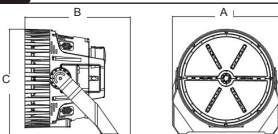

Dimensions (mm)

	A	B	C
500w-600w	410	403	410
750w	540	457	494
1000w/1200w	603	531	572

Ordering information

Model	Power	Lumens	Beam	Model	Power	Lumens	Beam	CCT
AL675431	500w/400w/300w	80000/64000/48000	30°	AL675445	1000w/800w/600w	160000/128000/96000	12°	Blank 5700K
AL675432	500w/400w/300w	80000/64000/48000	40°	AL675446	1000w/800w/600w	160000/128000/96000	15°	5 5000K
AL675433	500w/400w/400w	80000/64000/48000	60°	AL675447	1000w/800w/600w	160000/128000/96000	20°	4 4000K
AL675434	500w/400w/300w	80000/64000/48000	80°	AL675448	1000w/800w/600w	160000/128000/96000	30°	3 3000K
AL675435	500w/400w/300w	80000/64000/48000	120°	AL675449	1000w/800w/600w	160000/128000/96000	40°	
AL675436	600w/500w/400w	96000/80000/64000	30°	AL675483	1000w/800w/600w	160000/128000/96000	60°	Options
AL675437	600w/500w/400w	96000/80000/64000	40°	AL675484	1200w/1000w/800w	192000/160000/128000	12°	8 CRI >80
AL675438	600w/500w/400w	96000/80000/64000	60°	AL675485	1200w/1000w/800w	192000/160000/128000	15°	S Slipfitter
AL675439	600w/500w/400w	96000/80000/64000	80°	AL675486	1200w/1000w/800w	192000/160000/128000	20°	S2 20kV SPD
AL675440	600w/500w/400w	96000/80000/64000	120°	AL675487	1200w/1000w/800w	192000/160000/128000	30°	7 7 Pin Photobase
AL675441	750w/600w/500w	120000/96000/80000	20°	AL675488	1200w/1000w/800w	192000/160000/128000	40°	48 200-480V
AL675442	750w/600w/500w	120000/96000/80000	30°	AL675489	1200w/1000w/800w	192000/160000/128000	60°	NV No visor
AL675443	750w/600w/500w	120000/96000/80000	40°					Accessory
AL675444	750w/600w/500w	120000/96000/80000	60°					AL575267 Laser

Notes

- Lumens based on: 4K-57K @ CRI 70
- Lumen & Power tolerance up to ± 10%
- Beam Angles:
  500w = 30° / 40° / 60° / 80° / 120°
  600w = 30° / 40° / 60° / 80° / 120°
  750w = 20° / 30° / 40° / 60°
  1000w = 12° / 15° / 20° / 30° / 40° / 60°
  1200w = 12° / 15° / 20° / 30° / 40° / 60°
- Seoul Chip:
  • Lumens @ CRI >70
  3K 150 lxw
  4K-57K 160lxw
- Lumens @ CRI >80
  3K 136 lxw
  4K-57K 150 lxw
  15°:
  • Lumens @ CRI >70
  3K 140 lxw
  4K-57K 150lxw
- Lumens @ CRI >80
  3K 130 lxw
  4K-57K 140lxw
- Osram Chip:
  12°
  • Lumens @ CRI >70
  3K 130 lxw
  4K-57K 140lxw
- Lumens @ CRI >80
  3K 120 lxw
  4K-57K 130lxw
- LED Chips Brand:
  Seoul 3030
  500w = 504 pcs
  600w = 504 pcs
  750w = 840 pcs
  1000w = 1008 pcs
  1200w = 1232 pcs
  15°:
  1000w = 448 pcs
  1200w = 512 pcs
- Osram Chip 12°:
  1000w = 448 pcs
  1200w = 512 pcs
- Driver Brand: uPowerTek
- Driver Surge Protection:
  L/N-PE: 10kV, L-N:6kV
- 120,000 Hours @ ≤75° TC
- Adjustable angle:
  vertical: 110°, horizontal 360°
- 120-277V: 1000w = No DLC
- 277-480V: 400w/1000w/1200w = No DLC
- BUG:
  500w-600w = B5-U0-G2
  750w = B5-U0-G3
  1000w/1200w = B5-U0-G5
- EPA:
  500w-600w = 1.6ft²
  750w = 2.5ft²
  1000w/1200w = 3.1ft²
- SPD part numbers:
  10KV 100-277V: ZYS-P10A
  10KV 277-480V: ZYS-P10H
  20KV 100-27V: ZYS-P20A
  20KV 277-180V: ZYS-P20H

Packing information