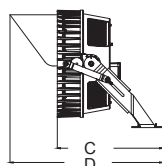

Dimensions (mm)

	A	B	C	D
500w/600w	434	410	410	568
700w/900w	542	494	457	635
1000w/1200w	579	571	512	742

"C" = Measurement without visor

Ordering information

Model	Power	Lumens	Beam Angle	Model	Power	Lumens	Beam Angle
AL675500	500w/400w/300w	80000/64000/48000	20°	AL675506	700w/600w/500w	112000/96000/80000	20°
AL675501	500w/400w/300w	80000/64000/48000	30°	AL675507	900w/800w/700w	144000/128000/112000	20°
AL675502	500w/400w/300w	80000/64000/48000	40°	AL675508	1000w/800w/600w	160000/128000/96000	20°
AL675503	600w/500w/400w	96000/80000/64000	20°	AL675509	1000w/800w/600w	160000/128000/96000	40°
AL675504	600w/500w/400w	96000/80000/64000	30°	AL675510	1200w/1000w/800w	192000/160000/128000	20°
AL675505	600w/500w/400w	96000/80000/64000	40°	AL675511	1200w/1000w/800w	192000/160000/128000	40°
Model	Power	Lumens	Beam Angle	Model	Power	Lumens	Beam Angle
AL675512	750w	120000	20°	AL675518	1000w	160000	40°
AL675513	750w	120000	30°	AL675519	1000w	160000	60°
AL675514	750w	120000	40°	AL675520	1200w	192000	20°
AL675515	750w	120000	60°	AL675521	1200w	192000	30°
AL675516	1000w	160000	20°	AL675522	1200w	192000	40°
AL675517	1000w	160000	30°	AL675523	1200w	192000	60°

CCT	
Blank	5700K
5	5000K
4	4000K
Brackets	
Blank	Yoke Bracket
S	Slipfitter
Options	
8	CRI >80
S2	20kV SPD
48	200-480V
NV	No visor
SM	Smart System
Accessory	
AL575267	Laser

Notes

- Lumen & Power tolerance up to ± 10%
- Lumens based on: CRI >70 160 lxw
  CRI >80= 150 lxw
- 120,000 Hours @ ≤65° TC
- LED Chips Brand: Lumileds 2835
  500w/600w = 600 pcs
  700w/900w = 900 pcs
  1000w/1200w = 1200 pcs
- Driver Brand: Sosen
- Driver Surge Protection: L/N-PE: 10kV, L-N:6kV
- Smart System
- Dynamic Effects
  Drivers: uPowerTek Fast Dimming
- EPA:
  500w / 600w = 1.7ft²
  700w / 900w = 2.7ft²
  1000w / 1200w = 3.1ft²
- SPD part numbers:
  10KV 100-27V: ZYS-P10A
  10KV 277-180V: ZYS-P10H
  10KV 100-27V: ZYS-P20A
  10KV 277-180V: ZYS-P20H

Packing information

Model	Pieces per master	Box Dimensions (cm)	CBM (Master)	Gross Weight (KG)
500w / 600w	1	48.5 x 48.5 x 46.5	0.1093	18.2
700w / 900w	1	62 x 57 x 51.3	0.1812	25.2
1000w/1200w	1	83.5 x 65 x 42.2	0.2290	27.7