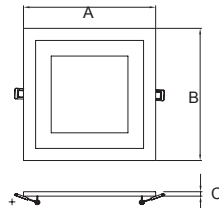

Dimensions (mm)

Model	A	B	C	(cut out)
3w + 3w	105	105	28	75
6w + 3w	145	145	28	105
12w + 4w	195	195	28	155
18w + 6w	245	245	28	210

Ordering information

Item	Power	CCT	Lumens	CCT Inner Light	Color Light
AL582604	3w + 3w	6500K	90	Blank 6500K	Blank Blue
AL582605	6w + 3w	6500K	180	4 4000K	R Red
AL582606	12w + 4w	6500K	480	3 3000K	G Green
AL582607	18w + 6w	6500K	850		

Notes

- Lumen and power 10% tolerance
- Power: 1st value is CCT, 2nd value is color light
- Fixture height without clips 8mm
- The ON/OFF switch on the wall will change light mode
  1. Center light / 2. Color light / 3. Both center and color light on
- 15,000 hours based on recommended use: 8-12 hours / day to avoid product damage or voided warranty. Indoor use only.

Packing information

Model	CBM (Master)	Pieces per master	Box Dimensions (cm)
3w	0.0504	100	57 x 21.5 x 46
6w	0.0620	50	83 x 22 x 34
9w	0.0622	30	65 x 22 x 43.5
18w	0.0642	20	55 x 42.5 x 27.5