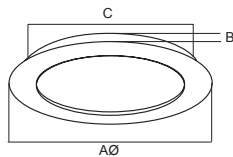

Dimensions (mm)