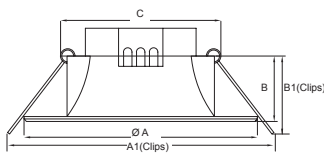

Dimensions (mm)

Model	Without Clips			With Clips				
	A	B	C (cut out)	Model	A1	A	B1	C (cut out)
3w	75x75	30	65	3w	99	75x75	42	65
5w	90x90	30	75	5w	115	90x90	38	75
7w	90x90	42	75	7w	115	90x90	51	65
12w	114x114	50	100	12w	140	114x114	59	100

Ordering information

Item	Power	CCT	Lumens	Item	Power	CCT	Lumens
AL582228	3w	3000K	240	AL582215	7w	3000K	560
AL582229	3w	4000K	240	AL582216	7w	4000K	560
AL582230	3w	5000K	240	AL582226	7w	5000K	560
AL582231	3w	6500K	240	AL582217	7w	6500K	560
AL582212	5w	3000K	400	AL582232	12w	3000K	1000
AL582213	5w	4000K	400	AL582233	12w	4000K	1000
AL582225	5w	5000K	400	AL582234	12w	5000K	1000
AL582214	5w	6500K	400	AL582235	12w	6500K	1000

Dimmable

Item	Power	CCT	Lumens	Item	Power	CCT	Lumens
AL582215D	7w	3000K	560	AL582232D	12w	3000K	960
AL582216D	7w	4000K	560	AL582233D	12w	4000K	960
AL582226D	7w	5000K	560	AL582234D	12w	5000K	960
AL582217D	7w	6500K	560	AL582235D	12w	6500K	960

Notes

- Measurement tolerance: ±3mm
- Blue Clips
- Cable: 2x 0.75mm²
- ± 7% power and lumen tolerance
- Recommended use: 8 hours / day
- To avoid product damage or voided warranty
  Indoor use only

Packing information

Model	CBM (Master)	Pieces per master	Box Dimensions (cm)
3w Square	0.0236	50	54 x 24.5 x 17.9
5w Square	0.0298	50	62 x 23 x 20.9
7w Square	0.0375	50	62 x 29 x 20.9
12w Square	0.0656	50	74.5 x 34 x 25.9