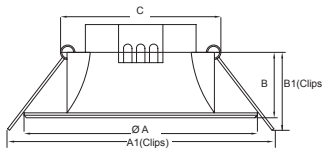

Dimensions (mm)

Model	Without Clips			With Clips				
	A	B	C (cut out)	Model	A1	A	B1	C (cut out)
3w	75x75	30	65	3w	99	75x75	42	65
5w	90x90	30	75	5w	115	90x90	38	75
7w	90x90	42	75	7w	115	90x90	51	65
12w	114x114	50	100	12w	140	114x114	59	100

Ordering information

Item	Power	CCT	Lumens	Item	Power	CCT	Lumens
AL582666	3w	3000K	300	AL582674	7w	3000K	700
AL582667	3w	4000K	300	AL582675	7w	4000K	700
AL582668	3w	5000K	300	AL582676	7w	5000K	700
AL582669	3w	6500K	300	AL582677	7w	6500K	700
AL582670	5w	3000K	500	AL582678	12w	3000K	1200
AL582671	5w	4000K	500	AL582679	12w	4000K	1200
AL582672	5w	5000K	500	AL582680	12w	5000K	1200
AL582673	5w	6500K	500	AL582681	12w	6500K	1200

Notes

- Measurement tolerance: ±3mm
- Blue Clips
- Cable: 2x 0.75mm²
- ± 7% power and lumen tolerance
- Recommended use: 8 hours / day
  To avoid product damage or voided warranty
- Indoor use only

Packing information

Model	CBM (Master)	Pieces per master	Box Dimensions (cm)
3w Square	0.0236	50	54 x 24.5 x 17.9
5w Square	0.0298	50	62 x 23 x 20.9
7w Square	0.0375	50	62 x 29 x 20.9
12w Square	0.0656	50	74.5 x 34 x 25.9