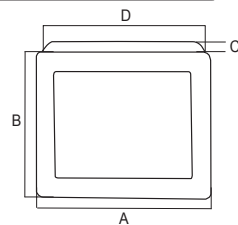

Dimensions (mm)

Model	A	B	C	D (cut out)
3w	90	90	6	70x70
6w	120	120	6	105x105
9w	145	145	6	130x130
12w	170	170	6	155x155
18w	220	220	6	205x205
24w	300	300	6	280x280

Ordering information

Model	Power	CCT	Lumens
AL682306	3w	3K/4K/65K	210/219/210
AL682307	6w	3K/4K/65K	420/438/420
AL682308	9w	3K/4K/65K	630/657/630
AL682309	12w	3K/4K/65K	840/876/840
AL682310	18w	3K/4K/65K	1260/1314/1260
AL682311	24w	3K/4K/65K	1680/1752/1680

Options

- **B** Black
- **S** Silver

Notes

- Lumen and power 10% tolerance
- Lumen:
  3K / 5K = 70 lxw
  4K = 73 lxw
- 25,000 hours based on recommended use:
  10-12 hours / day to avoid product damage or voided warranty. Indoor use only.
- 3 year warranty against defects of material and workmanship.

Packing information

Model	CBM (Master)	Pieces per master	Box Dimensions (cm)
3w Square Recessed	0.0345	100	46 x 30 x 25
6w Square Recessed	0.0571	100	62.5 x 30 x 30.5
9w Square Recessed	0.0327	40	36.5 x 28 x 32
12w Square Recessed	0.0418	40	41.5 x 28 x 36
18w Square Recessed	0.0345	20	46.5 x 28 x 26.5
24w Square Recessed	0.0585	20	61.5 x 28 x 34