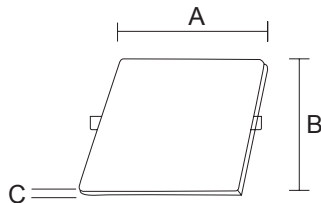

Dimensions (mm)

Model	A x B	C	(cut out)
9w	100 x 100	21	55-70
18w	120 x 120	21	55-90
24w	170 x 170	21	55-135

Ordering information

Item	Power	Selectable		Item	Power	Selectable	
		CCT	Lumens			CCT	Lumens
AL582742S	9w	3000K	720	AL582783S	9w	3000K	720
	9w	4000K	720		9w	4000K	720
	9w	6500K	720		9w	5000K	720
AL582745S	18w	3000K	1440	AL582784S	18w	3000K	1440
	18w	4000K	1440		18w	4000K	1440
	18w	6500K	1440		18w	5000K	1440
AL582748S	24w	3000K	1920	AL582785S	24w	3000K	1920
	24w	4000K	1920		24w	4000K	1920
	24w	6500K	1920		24w	5000K	1920

Notes

- Lumen and power 10% tolerance
- 2 year warranty against defects of material and workmanship.
- 15,000 hours based on recommended use: 8 hours / day to avoid product damage or voided warranty. Indoor use only.

Packing information

Model	CBM (Master)	Pieces per master	Box Dimensions (cm)
9w Square Recessed	0.0621	100	56 x 25.5 x 43.5
18w Square Recessed	0.0548	60	49 x 40 x 28
24w Square Recessed	0.0698	40	49 x 38 x 37.5