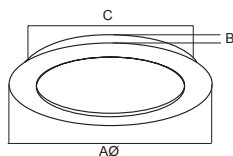

Dimensions (mm)