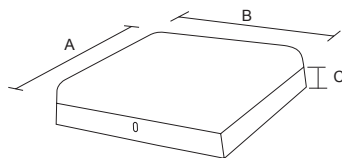

Dimensions (mm)

Model	A	B	C
18w	120	120	44
24w	170	170	44

Ordering information

Item	Power	Selectable		Item	Power	Selectable	
		CCT	Lumens			CCT	Lumens
AL582766S	18w	3000K	1440	AL582788S	18w	3000K	1440
	18w	4000K	1440		18w	4000K	1440
	18w	6500K	1440		18w	5000K	1440
AL582769S	24w	3000K	1920	AL582789S	24w	3000K	1920
	24w	4000K	1920		24w	4000K	1920
	24w	6500K	1920		24w	5000K	1920

Notes

- Lumen and power 10% tolerance
- 2 year warranty against defects of material and workmanship.
- 15,000 hours based on recommended use: 8 hours / day to avoid product damage or voided warranty. Indoor use only.

Packing information

Model	CBM (Master)	Pieces per master	Box Dimensions (cm)
18w Square Surface	0.0548	60	49 x 40 x 28
24w Square Surface	0.0698	40	49 x 38 x 37.5