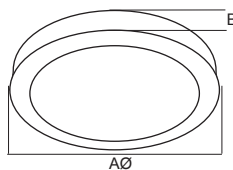

Dimensions (mm)

Model	A Ø	B*
6w	115	28
12w	160	28
18w	210	28
24w	280	28

Ordering information

Model	Power	CCT	Lumens
AL682312	6w	3K/4K/65K	420/438/420
AL682313	12w	3K/4K/65K	840/876/840
AL682314	18w	3K/4K/65K	1260/1314/1260
AL682315	24w	3K/4K/65K	1680/1752/1680