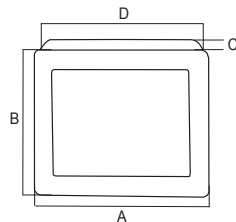

Dimensions (mm)