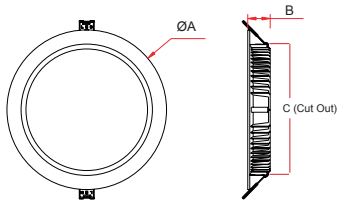

Dimensions (mm)

Model	ØA	B	C (Cut Out)
5w	96	27	80
7w	114	27	96
12w	140	29	126
16w	190	29	160
20w/24w	230	29	200

Ordering information

Item	Power	Size	CCT	Lumens	Item	Power	Size	CCT	Lumens	Options
AL582270	5w	3"	3000K	400	AL582282	16w	7"	3000K	1520	E1 4w AL585009
AL582271	5w	3"	4000K	410	AL582283	16w	7"	4000K	1600	
AL582272	5w	3"	5000K	410	AL582284	16w	7"	5000K	1600	
AL582273	5w	3"	6500K	410	AL582285	16w	7"	6500K	1600	
AL582274	7w	4"	3000K	575	AL582286	20w	8"	3000K	1900	
AL582275	7w	4"	4000K	600	AL582287	20w	8"	4000K	2000	
AL582276	7w	4"	5000K	600	AL582288	20w	8"	5000K	2000	
AL582277	7w	4"	6500K	600	AL582289	20w	8"	6500K	2000	
AL582278	12w	5"	3000K	1140	AL582290	24w	8"	3000K	2280	
AL582279	12w	5"	4000K	1200	AL582291	24w	8"	4000K	2400	
AL582280	12w	5"	5000K	1200	AL582292	24w	8"	5000K	2400	
AL582281	12w	5"	6500K	1200	AL582293	24w	8"	6500K	2400	

Notes

- Lumen output: ± 5% tolerance range
- 3000K = 95 lxw
- 3" & 4" = up to 85 lxw

- SDCM: 20w & 24w = <6
- Recommended use: no more than 12 hrs/day. To avoid product damage or voided warranty. Indoor use only

Packing information

Model	CBM (Master)	Pieces per master	Box Dimensions (CM)	Gross weight (KGS)
5w	0.0399	60	38.5 x 34.6 x 30	0.75
7w	0.0459	60	38.5 x 37.3 x 32	0.9
12w	0.0668	60	45.7 x 38.5 x 38	1.18
16w	0.0753	40	40.8 x 38.5 x 48	1.45
20w /24w	0.1005	40	47.5 x 38.5 x 55	1.78