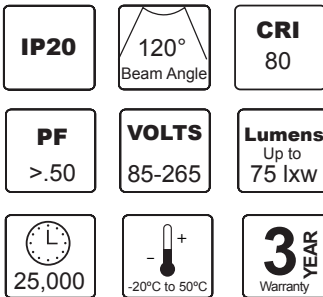

Slim™ Series Square Recess

Slim™ Series is an LED ultra-thin recessed downlight ideal for shallow ceiling plenum applications. Quality, housing-free recessed downlighting is achieved with its narrow body. The Slim™ Series is quick and simple to install from below the ceiling with as little as 2-inch plenum clearance.

The Slim™ Series offers a wide range of sizes, wattages, shapes (round and square) pairing with most of the applications, making Slim™ Series a favorite among designers and architects.

Slim™ Series offer a quality alternative to meet reliability and performance specifications on budget-sensitive residential or commercial projects. At the entry-level, The Slim™ Series offer excellent value All-in-one unit, and is ready to install right out of box.

The Slim™ Series innovative, slim design allows for easy retrofit, remodel or new construction installation from below the ceiling. The Slim™ Series downlight it ideal for use in a breadth of residential, hospitality, commercial and multifamily applications.