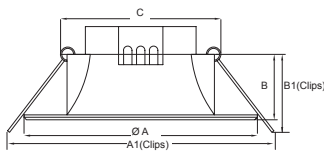

Dimensions (mm)

Model	Without Clips			With Clips				
	A	B	C (cut out)	Model	A1	A	B1	C (cut out)
3w	75	30	65	3w	99	75	42	65
5w	90	30	75	5w	115	90	38	75
7w	90	42	75	7w	115	90	38	65
12w	114	50	100	12w	115	114	38	100

Ordering information

Item	Power	CCT	Lumens	Item	Power	CCT	Lumens
AL582650	3w	3000K	300	AL582658	7w	3000K	700
AL582651	3w	4000K	300	AL582659	7w	4000K	700
AL582652	3w	5000K	300	AL582660	7w	5000K	700
AL582653	3w	6500K	300	AL582661	7w	6500K	700
AL582654	5w	3000K	500	AL582662	12w	3000K	1200
AL582655	5w	4000K	500	AL582663	12w	4000K	1200
AL582656	5w	5000K	500	AL582664	12w	5000K	1200
AL582657	5w	6500K	500	AL582665	12w	6500K	1200

Notes

- Measurement tolerance: ±3mm
- Blue Clips
- Cable: 2x 0.75mm²
- ± 7% power and lumen tolerance
- Recommended use: No more than 8 hours / day
  To avoid product damage or voided warranty
- Indoor use only

Packing information

Model	CBM (Master)	Pieces per master	Box Dimensions (cm)
3w Round	0.0217	50	49.5 x 24.5 x 17.9
5w Round	0.0259	50	54 x 23 x 20.9
7w Round	0.0327	50	54 x 29 x 20.9
12w Round	0.0549	50	62 x 34 x 25.9