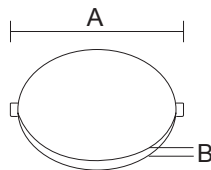

Dimensions (mm)

Model	A	B	(cut out)
9w	100	21	55-70
18w	120	21	55-90
24w	170	21	55-135

Ordering information

Item	Power	Selectable		Item	Power	Selectable	
		CCT	Lumens			CCT	Lumens
AL582730S	9w	3000K	720	AL582780S	9w	3000K	720
	9w	4000K	720		9w	4000K	720
	9w	6500K	720		9w	5000K	720
AL582733S	18w	3000K	1440	AL582781S	18w	3000K	1440
	18w	4000K	1440		18w	4000K	1440
	18w	6500K	1440		18w	5000K	1440
AL582736S	24w	3000K	1920	AL582782S	24w	3000K	1920
	24w	4000K	1920		24w	4000K	1920
	24w	6500K	1920		24w	5000K	1920

Notes

- Lumen and power 10% tolerance
- 2 year warranty against defects of material and workmanship.
- 15,000 hours based on recommended use: 8 hours / day to avoid product damage or voided warranty. Indoor use only.

Packing information

Model	CBM (Master)	Pieces per master	Box Dimensions (cm)
9w Round Recessed	0.0621	100	56 x 25.5 x 43.5
18w Round Recessed	0.0548	60	49 x 40 x 28
24w Round Recessed	0.0698	40	49 x 38 x 37.5