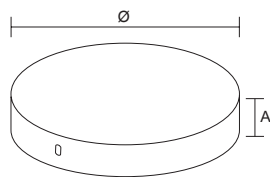

Dimensions (mm)

Model	Ø	A
18w	120	44
24w	170	44

Ordering information

Item	Selectable			Item	Selectable		
	Power	CCT	Lumens		Power	CCT	Lumens
AL572754S	18w	3000K	1440	AL572786S	18w	3000K	1440
	18w	4000K	1440		18w	4000K	1440
	18w	6500K	1440		18w	5000K	1440
AL582757S	24w	3000K	1920	AL582787S	24w	3000K	1920
	24w	4000K	1920		24w	4000K	1920
	24w	6500K	1920		24w	5000K	1920

Notes

- Lumen and power 10% tolerance
- 2 year warranty against defects of material and workmanship.
- 15,000 hours based on recommended use: 8 hours / day to avoid product damage or voided warranty. Indoor use only.

Packing information

Model	CBM (Master)	Pieces per master	Box Dimensions (cm)
18w Round Surface	0.0548	60	49 x 40 x 28
24w Round Surface	0.0698	40	49 x 38 x 37.5