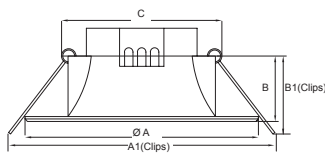

Dimensions (mm)

Model	Without Clips			With Clips				
	A	B	C (cut out)	Model	A1	A	B1	C (cut out)
3w	75	30	65	3w	99	75	42	65
5w	90	30	75	5w	115	90	38	75
7w	90	42	75	7w	115	90	38	65
12w	114	50	100	12w	115	114	38	100

Ordering information

Item	Power	CCT	Lumens	Item	Power	CCT	Lumens
AL582236	3w	3000K	240	AL582221	7w	3000K	560
AL582237	3w	4000K	240	AL582222	7w	4000K	560
AL582238	3w	5000K	240	AL582224	7w	5000K	560
AL582239	3w	6500K	240	AL582223	7w	6500K	560
AL582218	5w	3000K	400	AL582240	12w	3000K	1000
AL582219	5w	4000K	400	AL582241	12w	4000K	1000
AL582227	5w	5000K	400	AL582242	12w	5000K	1000
AL582220	5w	6500K	400	AL582243	12w	6500K	1000

Dimmable

Item	Power	CCT	Lumens	Item	Power	CCT	Lumens
AL582221D	7w	3000K	560	AL582240D	12w	3000K	960
AL582222D	7w	4000K	560	AL582241D	12w	4000K	960
AL582224D	7w	5000K	560	AL582242D	12w	5000K	960
AL582223D	7w	6500K	560	AL582243D	12w	6500K	960

Notes

- Measurement tolerance: ±3mm
- Blue Clips
- Cable: 2x 0.75mm²
- ± 7% power and lumen tolerance
- Recommended use: No more than 8 hours / day
  To avoid product damage or voided warranty
  Indoor use only

Packing information

Model	CBM (Master)	Pieces per master	Box Dimensions (cm)
3w Round	0.0217	50	49.5 x 24.5 x 17.9
5w Round	0.0259	50	54 x 23 x 20.9
7w Round	0.0327	50	54 x 29 x 20.9
12w Round	0.0549	50	62 x 34 x 25.9