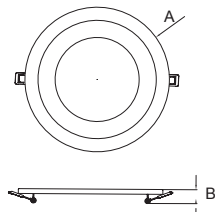

Dimensions (mm)

Model	A (∅)	B	(cut out)
3w + 3w	105	28	75
6w + 3w	145	28	105
12w + 4w	195	28	155
18w + 6w	245	28	210

Ordering information

Item	Power	CCT	Lumens	CCT Inner Light	Color Light
AL582600	3w + 3w	6500K	90	Blank 6500K	Blank Blue
AL582601	6w + 3w	6500K	180	4 4000K	R Red
AL582602	12w + 4w	6500K	480	3 3000K	G Green
AL582603	18w + 6w	6500K	850		

Notes

- Lumen and power 10% tolerance
- Power: 1st value is CCT, 2nd value is color light
- Fixture height without clips 8mm
- The ON/OFF switch on the wall will change light mode
  1. Center light / 2. Color light / 3. Both center and color light on
- 15,000 hours based on recommended use: 8-12 hours / day to avoid product damage or voided warranty. Indoor use only.

Packing information

Model	CBM (Master)	Pieces per master	Box Dimensions (cm)
3w	0.0504	100	57 x 21.5 x 46
6w	0.0620	50	83 x 22 x 34
12w	0.0622	30	65 x 22 x 43.5
18w	0.0642	20	55 x 42.5 x 27.5