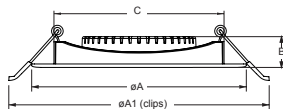

Dimensions (mm)

Model	Without Clips			With Clips			
	A	B	C (cut out)	Model	A1	B	C (cut out)
2w	75x75	15	65	2w	96	75x75	15 65
4w	90x90	15	75	4w	110	90x90	15 75
5w	90x90	15	75	5w	110	90x90	15 75
7w	114x114	17	100	7w	134	114x114	17 100

Ordering information

Item	Power	CCT	Lumens	Item	Power	CCT	Lumens
AL682216	2w	3000K	240	AL682224	5w	3000K	560
AL682217	2w	4000K	240	AL682225	5w	4000K	560
AL682218	2w	5000K	240	AL682226	5w	5000K	560
AL682219	2w	6500K	240	AL682227	5w	6500K	560
AL682220	4w	3000K	400	AL682228	7w	3000K	800
AL682221	4w	4000K	400	AL682229	7w	4000K	800
AL682222	4w	5000K	400	AL682230	7w	5000K	800
AL682223	4w	6500K	400	AL682231	7w	6500K	800

Notes

- Lumen tolerance = ± 10%
- Power tolerance:
  - 2w = 10%
  - 4w = 15%
  - 5w = 14%
  - 7w = 10%
- Measurement tolerance: ±3mm
- White Clips
- Cable: 2x 0.75mm²
- Recommended use: No more than 8 hours / day
  To avoid product damage or voided warranty
  Indoor use only

Packing information

Model	CBM (Master)	Pieces per master	Box Dimensions (cm)
2w Square	0.0188	50	54 x 19.5 x 17.9
4w Square	0.0252	50	62 x 19.5 x 20.9
5w Square	0.0252	50	62 x 19.5 x 20.9
7w Square	0.0337	50	74.5 x 17.5 x 25.9