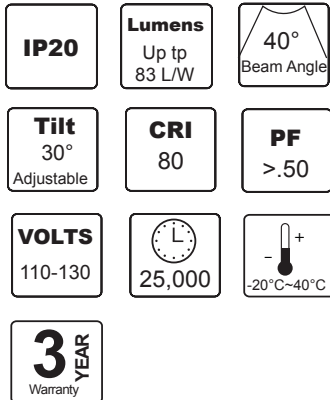

Luce™ Series can be used in the most demanding applications. This specification grade low-profile adjustable LED downlight delivers high performance for ultra-shallow ceiling plenum installations while maintaining a beautiful architectural ceiling appearance.

Luce™ Series complete adjustability allows for lockable hot aiming with 0°- 30° tilt eliminating dead spots, making Luce™ Series a favorite among designers and architects. With Visual cutoff provides superb glare reduction. Luce™ Series is available in Round or Square.

Luce™ Series offer a quality alternative to meet reliability and performance specifications on budget-sensitive residential or commercial projects. At the entry-level, Luce™ Series offer excellent value All-in-one unit, and is ready to install right out of box.

For new construction, renovation or energy retrofits, commercial or residential, Luce™ Series providing state of the art lighting performance and visual comfort.

Dimensions (mm)

Model	Without Clips			With Clips				
	A	B	C (cut out)	Model	A1	A	B1	C (cut out)
3w	75	30	65	3w	99	75	42	65
5w	90	30	75	5w	115	90	38	75
7w	90	42	75	7w	115	90	38	65
12w	114	50	100	12w	115	114	38	100

Ordering information

Item	Power	CCT	Lumens	Item	Power	CCT	Lumens
AL582236	3w	3000K	240	AL582221	7w	3000K	560
AL582237	3w	4000K	240	AL582222	7w	4000K	560
AL582238	3w	5000K	240	AL582224	7w	5000K	560
AL582239	3w	6500K	240	AL582223	7w	6500K	560
AL582218	5w	3000K	400	AL582240	12w	3000K	1000
AL582219	5w	4000K	400	AL582241	12w	4000K	1000
AL582227	5w	5000K	400	AL582242	12w	5000K	1000
AL582220	5w	6500K	400	AL582243	12w	6500K	1000

Dimmable

Item	Power	CCT	Lumens	Item	Power	CCT	Lumens
AL582221D	7w	3000K	560	AL582240D	12w	3000K	960
AL582222D	7w	4000K	560	AL582241D	12w	4000K	960
AL582224D	7w	5000K	560	AL582242D	12w	5000K	960
AL582223D	7w	6500K	560	AL582243D	12w	6500K	960

Notes

- Measurement tolerance: ±3mm
- Blue Clips
- Cable: 2x 0.75mm²
- ± 7% power and lumen tolerance
- Recommended use: No more than 8 hours / day
  To avoid product damage or voided warranty
  Indoor use only

Packing information

Model	CBM (Master)	Pieces per master	Box Dimensions (cm)
3w Round	0.0217	50	49.5 x 24.5 x 17.9
5w Round	0.0259	50	54 x 23 x 20.9
7w Round	0.0327	50	54 x 29 x 20.9
12w Round	0.0549	50	62 x 34 x 25.9