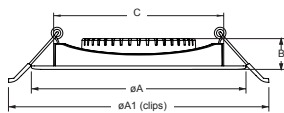

Dimensions (mm)

Model	Without Clips			With Clips				
	A	B	C (cut out)	Model	A1	A	B	C (cut out)
2w	75	15	65	2w	96	75	15	65
4w	90	15	75	4w	110	90	15	75
5w	90	15	75	5w	110	90	15	75
7w	114	17	100	7w	134	114	17	100

Ordering information

Item	Power	CCT	Lumens	Item	Power	CCT	Lumens
AL682200	2w	3000K	240	AL682208	5w	3000K	560
AL682201	2w	4000K	240	AL682209	5w	4000K	560
AL682202	2w	5000K	240	AL682210	5w	5000K	560
AL682203	2w	6500K	240	AL682211	5w	6500K	560
AL682204	4w	3000K	400	AL682212	7w	3000K	800
AL682205	4w	4000K	400	AL682213	7w	4000K	800
AL682206	4w	5000K	400	AL682214	7w	5000K	800
AL682207	4w	6500K	400	AL682215	7w	6500K	800

Notes

- Lumen tolerance = ± 10%
- Power tolerance:
  - 2w = 10%
  - 4w = 15%
  - 5w = 14%
  - 7w = 10%
- Measurement tolerance: ±3mm
- White Clips
- Cable: 2x 0.75mm²
- Recommended use: No more than 8 hours / day
  To avoid product damage or voided warranty
  Indoor use only

Packing information

Model	CBM (Master)	Pieces per master	Box Dimensions (cm)
2w Round	0.0172	50	49.5 x 19.5 x 17.9
4w Round	0.0220	50	54 x 19.5 x 20.9
5w Round	0.0174	50	54 x 19.5 x 17.9
7w Round	0.0281	50	62 x 17.5 x 25.9