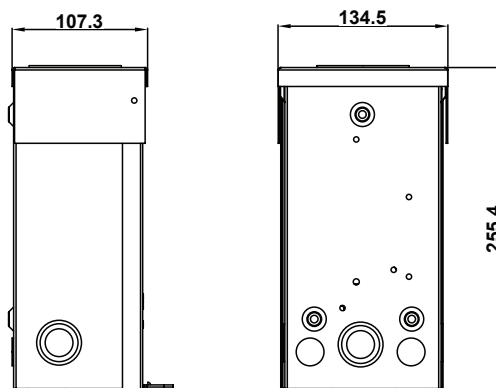

Dimensions (inches)

Specifications

Input / Output Voltage	120/240V AC
Type	Standard
Interrupting Capacity Rating	65
Amperage	70 A
Enclosure	Outdoor Type 3R
Material	Steel 1.2mm
Conductors	Copper

Device Type	Convertible
Phase	1 Phase
Socket Type	0
THQL 1" Space	2
THQP 1/2" Space	4
Feed	Either
Door	Yes

Packing information

Pieces per master	CBM (Master)	Box Dimensions (CM)	Gross weight (KGS)
8	0.0530	30 x 31 x 57	16.5

8 Circuit Load Center Outdoor Type 3R Enclosure

8 Circuit Load Center Main Lug Single Phase 125A 120/240 VAC Outdoor Type 3R Enclosure, Interrupting Capacity Rating @ 65, Circuit Breaker Style Plug-In, space for 8, 1" breakers, 125 A bus ampere rating.

Item AL603030

Dimensions (inches)

Specifications

Input / Output Voltage	120/240V AC
Type	Standard
Interrupting Capacity Rating	65
Amperage	125 A
Device Type	Convertible
Enclosure	Outdoor Type 3R

Phase	1 Phase
Socket Type	0
THQL 1" Space	8
THQP 1/2" Space	16
Feed	Either
Door	Yes

Packing information

Pieces per master	CBM (Master)	Box Dimensions (CM)	Gross weight (KGS)
4	0.0522	32 x 48 x 34	19.6

Warranty

Americanlite® is pleased to provide a 2 year limited warranty covering the Load Centers in this catalogue. Americanlite® warrants that the Load Centers comply with Americanlite®'s published specifications and are free from defects in materials and workmanship.