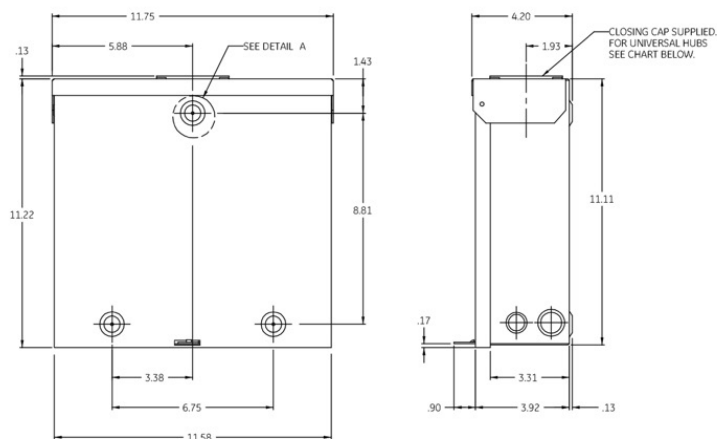

Dimensions (inches)

Specifications

Input / Output Voltage	120/240V AC
Type	Standard
Interrupting Capacity Rating	65
Amperage	70 A
Enclosure	Outdoor Type 3R
Material	Steel 1.2mm
Conductors	Copper

Device Type	Convertible
Phase	1 Phase
Socket Type	0
THQL 1" Space	2
THQP 1/2" Space	4
Feed	Either
Door	Yes

Packing information

Pieces per master	CBM (Master)	Box Dimensions (CM)	Gross weight (KGS)
8	0.0530	30 x 31 x 57	16.5

8 Circuit Load Center Outdoor Type 3R Enclosure

8 Circuit Load Center Main Lug Single Phase 125A 120/240 VAC Outdoor Type 3R Enclosure, Interrupting Capacity Rating @ 65, Circuit Breaker Style Plug-In, space for 8, 1" breakers, 125 A bus ampere rating.

Item AL603030

Dimensions (inches)

Specifications

Input / Output Voltage	120/240V AC
Type	Standard
Interrupting Capacity Rating	65
Amperage	125 A
Device Type	Convertible
Enclosure	Outdoor Type 3R

Phase	1 Phase
Socket Type	0
THQL 1" Space	8
THQP 1/2" Space	16
Feed	Either
Door	Yes

Packing information

Pieces per master	CBM (Master)	Box Dimensions (CM)	Gross weight (KGS)
4	0.0522	32 x 48 x 34	19.6

Warranty

Americanlite® is pleased to provide a 2 year limited warranty covering the Load Centers in this catalogue. Americanlite® warrants that the Load Centers comply with Americanlite®'s published specifications and are free from defects in materials and workmanship.