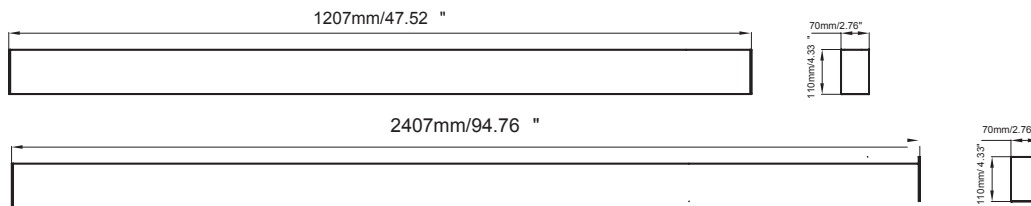

Dimensions

Ordering information

Item	Watts	Size	CCT	Lumens	Housing Color	Option	Accessories
AL573934	50W	4'	3000K	4750	W White	EM ER Driver 10w	AL573978 Suspension Kit
AL573935	50W	4'	4000K	5000	B Black		AL573979 Wall mount kit
AL573936	50W	4'	5000K	5000	G Gray		
AL573937	50W	4'	6500K	5000			
AL573938	75W	8'	3000K	7125			
AL573939	75W	8'	4000K	7500			
AL573940	75W	8'	5000K	7500			
AL573910	75W	8'	6500K	7500			

Packing information

Model	Pieces per master	Box Dimensions (cm)	CBM (Master)	Gross Weight (KG)
4' 50w Single Run	6	128.8 x 46.5 x 28	0.1677	27.15
8' 75w Single Run	4	246.2 x 31.5 x 28.8	0.2233	35.36