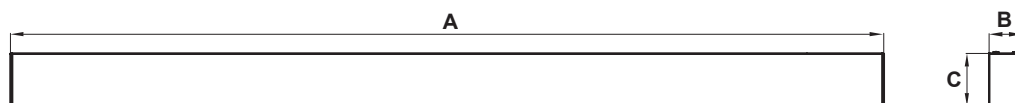

Dimensions

	A	B	C
2'	606	50	80mm
4'	1204	50	80mm
5'	1504	50	80mm
8'	2400	50	80mm