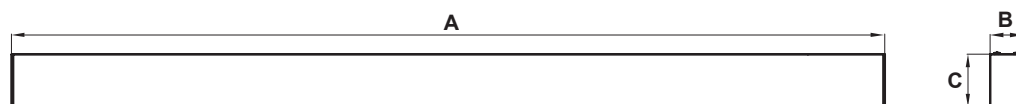

Dimensions

	A	B	C
2'	606	50	80mm
4'	1204	50	80mm
5'	1504	50	80mm
8'	2400	50	80mm

Note: Lumen tolerance ±6%
3000K Lumens 103 L/W
Dimmable version available