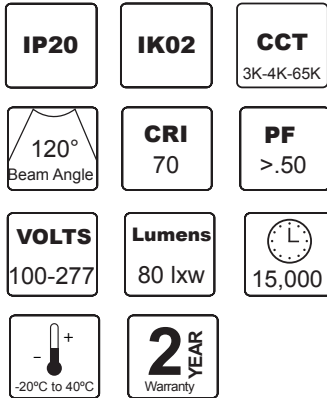

Frameless Series

Square Surface

The Frameless Series is an LED ultra-thin surface downlight ideal for no recessed ceiling applications. Quality, housing-free recessed downlighting is achieved with its narrow body.

The Frameless Series offers a wide range of sizes, wattages, shapes (round and square) pairing with most of the applications, making Frameless Series a favorite among designers and architects.

The Frameless Series offer a quality alternative to meet reliability and performance specifications on budget-sensitive residential or commercial projects. At the entry-level, the Frameless Series offer excellent value All-in-one unit, and is ready to install right out of box.

The Frameless Series innovative, surface slim design allows quick and easy installation. The Frameless Series downlight it ideal for use in a breadth of residential, hospitality, commercial and multifamily applications.