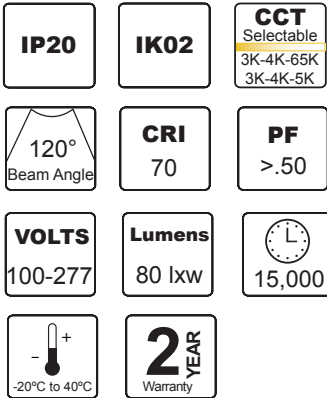

Frameless Series Round Surface CCT Selectable

The Frameless Series is an LED ultra-thin surface downlight ideal for no recessed ceiling applications. Quality, housing-free recessed downlighting is achieved with its narrow body.

The Frameless Series offers a wide range of sizes, wattages, shapes (round and square) pairing with most of the applications, making Frameless Series a favorite among designers and architects.

The Frameless Series offer a quality alternative to meet reliability and performance specifications on budget-sensitive residential or commercial projects. At the entry-level, the Frameless Series offer excellent value All-in-one unit, and is ready to install right out of box.

The Frameless Series innovative, surface slim design allows quick and easy installation. The Frameless Series downlight it ideal for use in a breadth of residential, hospitality, commercial and multi-family applications.

Dimensions (mm)

Model	Ø	A
18w	120	44
24w	170	44

Ordering information

Item	Selectable			Item	Selectable		
	Power	CCT	Lumens		Power	CCT	Lumens
AL572754S	18w	3000K	1440	AL572786S	18w	3000K	1440
	18w	4000K	1440		18w	4000K	1440
	18w	6500K	1440		18w	5000K	1440
AL582757S	24w	3000K	1920	AL582787S	24w	3000K	1920
	24w	4000K	1920		24w	4000K	1920
	24w	6500K	1920		24w	5000K	1920

Notes

- Lumen and power 10% tolerance
- 2 year warranty against defects of material and workmanship.
- 15,000 hours based on recommended use: 8 hours / day to avoid product damage or voided warranty. Indoor use only.

Packing information

Model	CBM (Master)	Pieces per master	Box Dimensions (cm)
18w Round Surface	0.0548	60	49 x 40 x 28
24w Round Surface	0.0698	40	49 x 38 x 37.5