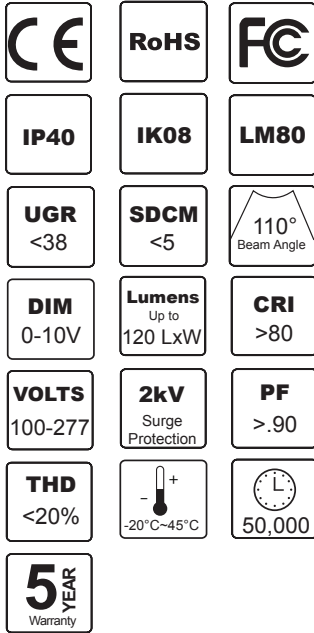

DXF Pro™ Series

10w/15w/20w/25w/30w/40w

The DXF Pro™ Series is a Professional Grade LED recessed downlight with cutting edge led technology that offers high performance with an architectural ceiling appearance. Designed for optimal life and lumen maintenance, DXF Pro™ Series is the perfect balance of performance and budget.

The DXF Pro™ Series innovative design allows the LED to be positioned closer to the aperture for maximum light output and efficiency, creating more uniform light with fewer downlights. DXF Pro™ Series optic system offers a comfortable, soothing light, achieving uncompromising illumination with 110° beam angle.

The optic chamber, as a fully enclosed modular system, has aluminum fins to ensure maximum heat dissipation. The power supply is integrated with the optic chamber for safety and reliability. Lifud UL 0-10V 120-277v Dimming Driver flicker free with 2KV surge protection. (20-40w)

DXF Pro™ Series is the ideal specification-grade commercial downlighting. It delivers exceptional visual comfort and optical control, extraordinary mechanical precision, installation efficiency and future proofing.