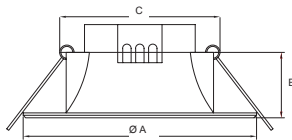

Dimensions (mm)

Model	A	B	C (cut out)
3w	74.5 x 74.5	30	65
5w	89.5 x 89.5	30	75
7w	89.5 x 89.5	42	75
12w	114 x 114	50	100

Ordering information

Item	Power	CCT	Lumens	Item	Power	CCT	Lumens
AL582228	3w	3000K	240	AL582215	7w	3000K	560
AL582229	3w	4000K	240	AL582216	7w	4000K	560
AL582230	3w	5000K	240	AL582226	7w	5000K	560
AL582231	3w	6500K	240	AL582217	7w	6500K	560
AL582212	5w	3000K	400	AL582232	12w	3000K	1000
AL582213	5w	4000K	400	AL582233	12w	4000K	1000
AL582225	5w	5000K	400	AL582234	12w	5000K	1000
AL582214	5w	6500K	400	AL582235	12w	6500K	1000

Dimmable

Item	Power	CCT	Lumens	Item	Power	CCT	Lumens
AL582215D	7w	3000K	560	AL582232D	12w	3000K	960
AL582216D	7w	4000K	560	AL582233D	12w	4000K	960
AL582226D	7w	5000K	560	AL582234D	12w	5000K	960
AL582217D	7w	6500K	560	AL582235D	12w	6500K	960

Notes

- Measurement tolerance: ±3mm
- Measurements are without clips
- Blue Clips
- ± 7% power and lumen tolerance
- Recommended use: 8 hours / day
- To avoid product damage or voided warranty
  Indoor use only

Packing information

Model	CBM (Master)	Pieces per inner box	Pieces per master	Box Dimensions (cm)	Gross weight (Kg)
3w Square	0.0178	6	36	31.8 x 28.1 x 20	3.59
5w Square	0.0212	6	36	36 x 25.7 x 23	4.40
7w Square	0.0271	6	36	36.9 x 32 x 23	4.40
12w Square	0.0516	6	36	46.8 x 38.6 x 28.6	4.61