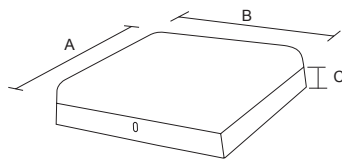

Dimensions (mm)

Model	A	B	C
18w	120	120	44
24w	170	170	44
36w	220	220	44
48w	300	300	44

Ordering information

Item	Power	CCT	Lumens	Item	Power	CCT	Lumens
AL582766	18w	3000K	1440	AL572772	36w	3000K	2880
AL582767	18w	4000K	1440	AL582773	36w	4000K	2880
AL582768	18w	6500K	1440	AL582774	36w	6500K	2880
AL582769	24w	3000K	1920	AL582775	48w	3000K	3840
AL582770	24w	4000K	1920	AL582776	48w	4000K	3840
AL582771	24w	6500K	1920	AL582777	48w	6500K	3840

Notes

- Lumen and power 10% tolerance
- Measurement tolerance ±10%
- 2 year warranty against defects of material
- 15,000 hours based on recommended use: 8 hours / day to avoid product damage or voided warranty. Indoor use only.

Packing information

Model	CBM (Master)	Pieces per master	Box Dimensions (cm)
18w Square Surface	0.0548	60	49 x 40 x 28
24w Square Surface	0.0698	40	49 x 38 x 37.5
36w Square Surface	0.0896	30	71 x 25.5 x 49.5
48w Square Surface	0.0522	20	48 x 33 x 33