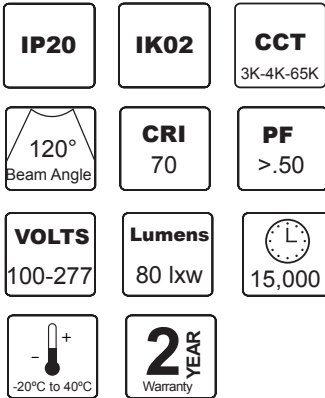

Frameless Series Round Surface

The Frameless Series is an LED ultra-thin surface downlight ideal for no recessed ceiling applications. Quality, housing-free recessed downlighting is achieved with its narrow body.

The Frameless Series offers a wide range of sizes, wattages, shapes (round and square) pairing with most of the applications, making Frameless Series a favorite among designers and architects.

The Frameless Series offer a quality alternative to meet reliability and performance specifications on budget-sensitive residential or commercial projects. At the entry-level, the Frameless Series offer excellent value All-in-one unit, and is ready to install right out of box.

The Frameless Series innovative, surface slim design allows quick and easy installation. The Frameless Series downlight it ideal for use in a breadth of residential, hospitality, commercial and multifamily applications.

Dimensions (mm)

Model	Ø	A
18w	120	44
24w	170	44
36w	220	44
48w	300	44

Ordering information

Item	Power	CCT	Lumens	Item	Power	CCT	Lumens
AL582754	18w	3000K	1440	AL582460	36w	3000K	2880
AL582455	18w	4000K	1440	AL582761	36w	4000K	2880
AL582756	18w	6500K	1440	AL582762	36w	6500K	2880
AL582757	24w	3000K	1920	AL582763	48w	3000K	3840
AL582758	24w	4000K	1920	AL582764	48w	4000K	3840
AL582759	24w	6500K	1920	AL582765	48w	6500K	3840

Notes

- Lumen and power 10% tolerance
- Measurement tolerance ±10%
- 2 year warranty against defects of material and workmanship.
- 15,000 hours based on recommended use: 8 hours / day to avoid product damage or voided warranty. Indoor use only.

Packing information

Model	CBM (Master)	Pieces per master	Box Dimensions (cm)
18w Round Surface	0.0548	60	49 x 40 x 28
24w Round Surface	0.0698	40	49 x 38 x 37.5
36w Round Surface	0.0896	30	71 x 25.5 x 49.5
48w Round Surface	0.0522	20	48 x 33 x 33