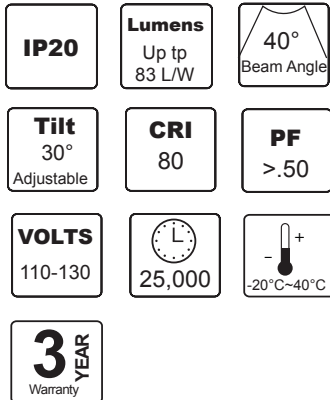

Luce™ Series can be used in the most demanding applications. This specification grade low-profile adjustable LED downlight delivers high performance for ultra-shallow ceiling plenum installations while maintaining a beautiful architectural ceiling appearance.

Luce™ Series complete adjustability allows for lockable hot aiming with 0°- 30° tilt eliminating dead spots, making Luce™ Series a favorite among designers and architects. With Visual cutoff provides superb glare reduction. Luce™ Series is available in Round or Square.

Luce™ Series offer a quality alternative to meet reliability and performance specifications on budget-sensitive residential or commercial projects. At the entry-level, Luce™ Series offer excellent value All-in-one unit, and is ready to install right out of box.

For new construction, renovation or energy retrofits, commercial or residential, Luce™ Series providing state of the art lighting performance and visual comfort.

Dimensions (mm)

Model	A	B	C (cut out)
3w	74.5	30	65
5w	89.5	30	75
7w	89.5	42	75
12w	114	50	100

Ordering information

Item	Power	CCT	Lumens	Item	Power	CCT	Lumens
AL582236	3w	3000K	240	AL582221	7w	3000K	560
AL582237	3w	4000K	240	AL582222	7w	4000K	560
AL582238	3w	5000K	240	AL582224	7w	5000K	560
AL582239	3w	6500K	240	AL582223	7w	6500K	560
AL582218	5w	3000K	400	AL582240	12w	3000K	1000
AL582219	5w	4000K	400	AL582241	12w	4000K	1000
AL582227	5w	5000K	400	AL582242	12w	5000K	1000
AL582220	5w	6500K	400	AL582243	12w	6500K	1000

Dimmable

Item	Power	CCT	Lumens	Item	Power	CCT	Lumens
AL582221D	7w	3000K	560	AL582240D	12w	3000K	960
AL582222D	7w	4000K	560	AL582241D	12w	4000K	960
AL582224D	7w	5000K	560	AL582242D	12w	5000K	960
AL582223D	7w	6500K	560	AL582243D	12w	6500K	960

Notes

- Measurement tolerance: ±3mm
- Measurements are without clips
- Blue Clips
- ± 7% power and lumen tolerance
- Recommended use: No more than 8 hours / day
  To avoid product damage or voided warranty
  Indoor use only

Packing information

Model	CBM (Master)	Pieces per inner	Pieces per master	Box Dimensions (cm)	Gross weight (Kg)
3w Round	0.0153	6	36	28.2 x 27.2 x 20	3.53
5w Round	0.0187	6	36	31.8 x 25.7 x 23	4.15
7w Round	0.0240	6	36	32.7 x 32 x 23	4.15
12w Round	0.0454	6	36	41.7 x 39.2 x 27.8	4.3