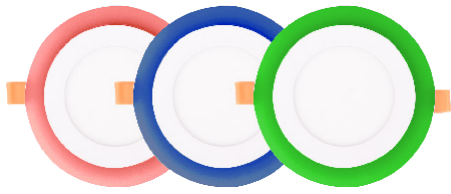

Bi Color™ Round Series LED Slim Recessed Downlight™

The Bi Color™ Round Series is an LED ultra-thin recessed downlight ideal for Architectural design projects with shallow ceiling plenum applications. With its unique bi color feature, it allows you to create original designs while maintaining the lumen level desired. Press the ON/OFF button on the wall switch, the light will change color every time, the order is that the inner circle is illuminated alone, the outer circle is illuminated alone, and both are illuminated at the same time.

Quality, housing- free recessed downlighting is achieved with its narrow body. The Bi Color™ Round Series is beautiful quick and simple to install from below the ceiling with as little as 2-inch plenum clearance.

The Bi Color™ Round Series offers a wide range of sizes, wattages, and colors pairing with most of the applications, making The Bi Color™ Round Series a favorite among designers and architects. The Bi Color™ Round Series offers a quality alternative which meets reliability and performance specifications on budget-sensitive residential or commercial projects. At the entry-level, The Bi Color™ Round Series offer an excellent value all-in-one unit, and is ready to install right out of box.

The Bi Color™ Round Series innovative, slim design allows for easy retrofit, remodel or new construction installation from below the ceiling. The Bi Color™ Round Series downlight it ideal for use in a breadth of residential, hospitality, commercial and multifamily applications.

IP20	IK02	
CCT Inner light 3K/4K/65K	PF >0.5	CRI >65
THD <10%	Beam Angle 120°	VOLTS 100-240
15,000	10°C to 45°C	1 YEAR Warranty