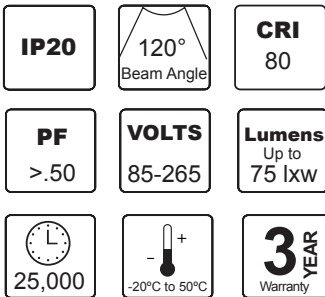

Slim™ Series Square Recess

Slim™ Series is an LED ultra-thin recessed downlight ideal for shallow ceiling plenum applications. Quality, housing-free recessed downlighting is achieved with its narrow body. The Slim™ Series is quick and simple to install from below the ceiling with as little as 2-inch plenum clearance.

The Slim™ Series offers a wide range of sizes, wattages, shapes (round and square) pairing with most of the applications, making Slim™ Series a favorite among designers and architects.

Slim™ Series offer a quality alternative to meet reliability and performance specifications on budget-sensitive residential or commercial projects. At the entry-level, The Slim™ Series offer excellent value All-in-one unit, and is ready to install right out of box.

The Slim™ Series innovative, slim design allows for easy retrofit, remodel or new construction installation from below the ceiling. The Slim™ Series downlight it ideal for use in a breadth of residential, hospitality, commercial and multifamily applications.